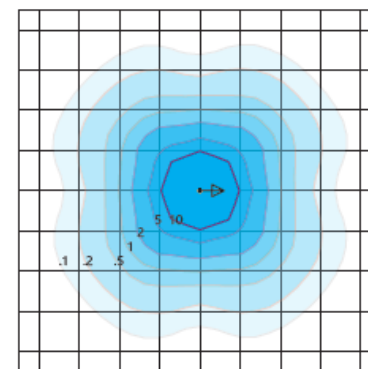

LED Area Light

LOT-AL-40-4/ LOT-AL-60-4
LOT-AL-80-4/ LOT-AL-100-4

LED Decorative Area Light

LOT-AL-40-4/ LOT-AL-60-4
LOT-AL-80-4/ LOT-AL-100-4

Product Number	LOT-AL-40-4/ LOT-AL-60-4/ LOT-AL-80-4/ LOT-AL-100-4
Lumen Output	4,620 - 6,820 - 9,020 - 11,220
Wattage	40W - 60W - 80W - 100W
Lumen Efficacy	>110
CCT	3000K - 4000K - 5000K
Beam Angle	T2VS = Type II Very Short T3VS = Type III Very Short T5VS = Type V Very Short
Input Voltage	UNV = Universal 120-277 VAC HV = 347 VAC & 480 VAC
IP Rating	IP65
LED Driver	UL/CUL Listed Constant Current
Certification	ETL, FCC, IES, DLC, LEDLF, RoHS, IDA

DISTRIBUTION

Type III Very Short - T3VS
Duke Light
LED-PT-610-P-T3VS-100-850-UNV
Horizontal Footcandles
Scale: 1 Mesh = 10 Ft.
Light Loss Factor = 1.00
Total Lamp Lumens = 13015.73
MH = 10.00 Ft, Tilt = 0 Degrees
Maximum Calculated Value = 21.86 Fc
Arrangement: Single
Horizontal Beam Angle (50%): 90.6°
Vertical Beam Angle (50%): 114.5°

Type V Very Short - T5VS (Standard)
Duke Light
LED-PT-610-P-T5VS-100-850-UNV
Horizontal Footcandles
Scale: 1 Mesh = 10 Ft.
Light Loss Factor = 1.00
Total Lamp Lumens = 13011.37
MH = 10.00 Ft, Tilt = 0 Degrees
Maximum Calculated Value = 17.70 Fc
Arrangement: Single
Horizontal Beam Angle (50%): 119.5°
Vertical Beam Angle (50%): 121.9°