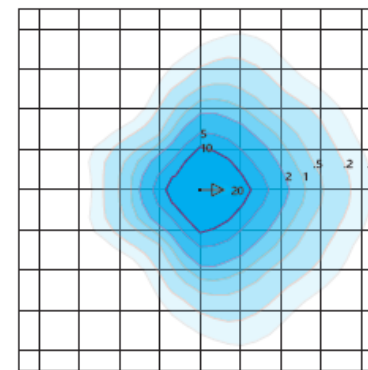

LED Area Light

LOT-AL-40-4/ LOT-AL-60-4
LOT-AL-80-4/ LOT-AL-100-4

LED Decorative Area Light

LOT-AL-40-4/ LOT-AL-60-4
LOT-AL-80-4/ LOT-AL-100-4

Product Number	LOT-AL-40-4/ LOT-AL-60-4/ LOT-AL-80-4/ LOT-AL-100-4
Lumen Output	4,620 - 6,820 - 9,020 - 11,220
Wattage	40W - 60W - 80W - 100W
Lumen Efficacy	>110
CCT	3000K - 4000K - 5000K
Beam Angle	T2VS = Type II Very Short T3VS = Type III Very Short T5VS = Type V Very Short
Input Voltage	UNV = Universal 120-277 VAC HV = 347 VAC & 480 VAC
IP Rating	IP65
LED Driver	UL/CUL Listed Constant Current
Certification	ETL, FCC, IES, DLC, LEDLF, RoHS, IDA

DISTRIBUTION

Type III Very Short - T3VS
Duke Light
LED-PT-610-P-T3VS-100-850-UNV
Horizontal Footcandles
Scale: 1 Mesh = 10 Ft.
Light Loss Factor = 1.00
Total Lamp Lumens = 13015.73
MH = 10.00 Ft, Tilt = 0 Degrees
Maximum Calculated Value = 21.86 Fc
Arrangement: Single
Horizontal Beam Angle (50%): 90.6°
Vertical Beam Angle (50%): 114.5°

Type V Very Short - T5VS (Standard)
Duke Light
LED-PT-610-P-T5VS-100-850-UNV
Horizontal Footcandles
Scale: 1 Mesh = 10 Ft.
Light Loss Factor = 1.00
Total Lamp Lumens = 13011.37
MH = 10.00 Ft, Tilt = 0 Degrees
Maximum Calculated Value = 17.70 Fc
Arrangement: Single
Horizontal Beam Angle (50%): 119.5°
Vertical Beam Angle (50%): 121.9°