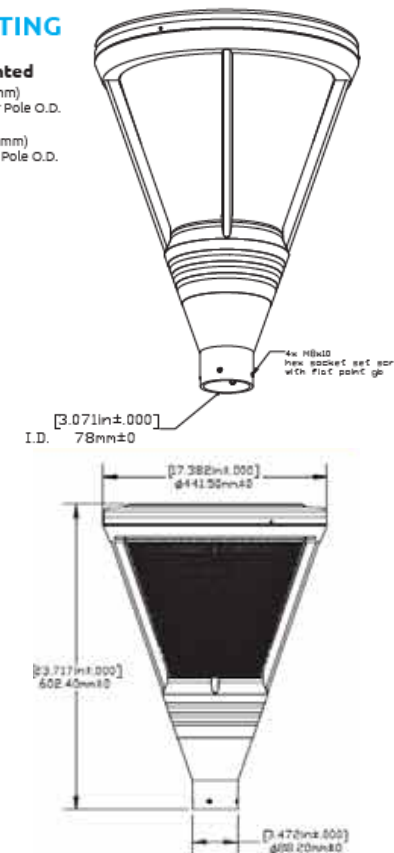

LED Area Light

LOT-AL-40-4/ LOT-AL-60-4
LOT-AL-80-4/ LOT-AL-100-4

LED Decorative Area Light

LOT-AL-40-4/ LOT-AL-60-4
LOT-AL-80-4/ LOT-AL-100-4

Product Number	LOT-AL-40-4/ LOT-AL-60-4/ LOT-AL-80-4/ LOT-AL-100-4
Lumen Output	4,620 - 6,820 - 9,020 - 11,220
Wattage	40W - 60W - 80W - 100W
Lumen Efficacy	>110
CCT	3000K - 4000K - 5000K
Beam Angle	T2VS = Type II Very Short T3VS = Type III Very Short T5VS = Type V Very Short
Input Voltage	UNV = Universal 120-277 VAC HV = 347 VAC & 480 VAC
IP Rating	IP65
LED Driver	UL/CUL Listed Constant Current
Certification	ETL, FCC, IES, DLC, LEDLF, RoHS, IDA

DISTRIBUTION

Type III Very Short - T3VS
Duke Light
LED-PT-610-P-T3VS-100-850-UNV
Horizontal Footcandles
Scale: 1 Mesh = 10 Ft.
Light Loss Factor = 1.00
Total Lamp Lumens = 13015.73
MH = 10.00 Ft, Tilt = 0 Degrees
Maximum Calculated Value = 21.86 Fc
Arrangement: Single
Horizontal Beam Angle (50%): 90.6°
Vertical Beam Angle (50%): 114.5°

Type V Very Short - T5VS (Standard)
Duke Light
LED-PT-610-P-T5VS-100-850-UNV
Horizontal Footcandles
Scale: 1 Mesh = 10 Ft.
Light Loss Factor = 1.00
Total Lamp Lumens = 13011.37
MH = 10.00 Ft, Tilt = 0 Degrees
Maximum Calculated Value = 17.70 Fc
Arrangement: Single
Horizontal Beam Angle (50%): 119.5°
Vertical Beam Angle (50%): 121.9°

MOUNTING

Pole Mounted
3.00 inch (76 mm)
Max. Diameter Pole O.D.
2.375 inch (60 mm)
Min. Diameter Pole O.D.

www.LightingofTomorrow.com
1-800-538-4446