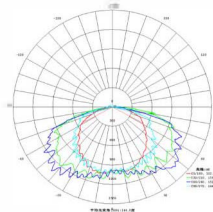

## LED Square Canopy Light

Part Number	LOT-CP-50-32	LOT-CP-75-32	LOT-CP-100-32	LOT-CP-130-32
Lumen Output	6,000lm	9,000lm	12,000lm	15,600lm
Wattage	50W	75W	100W	130W
Lumen Efficacy	120lm/W			
CCT	2700K, 4000K, 5000K, 5700K			
Beam Angle	140°			
Input Voltage	100-277Vac 50-60Hz PF 0.95			
IP Rating	IP 65			
LED Driver	Meanwell			
Certification	UL, CE, PSE, SAA, RoHS			

### Photometric Diagrams