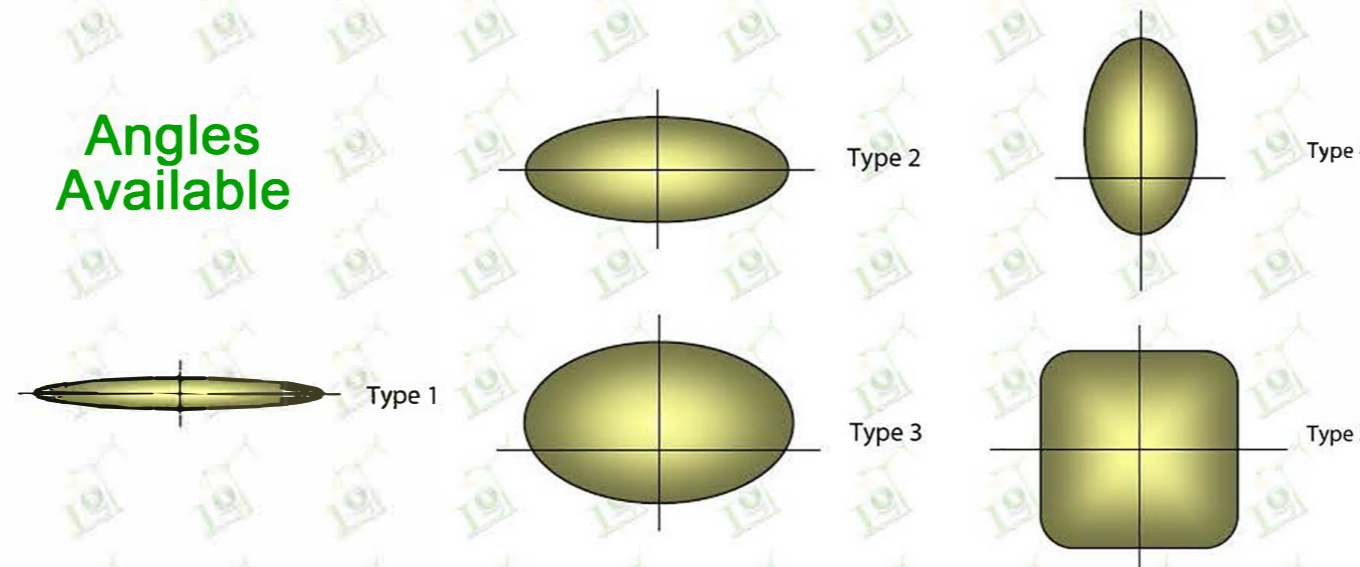

Angles Available