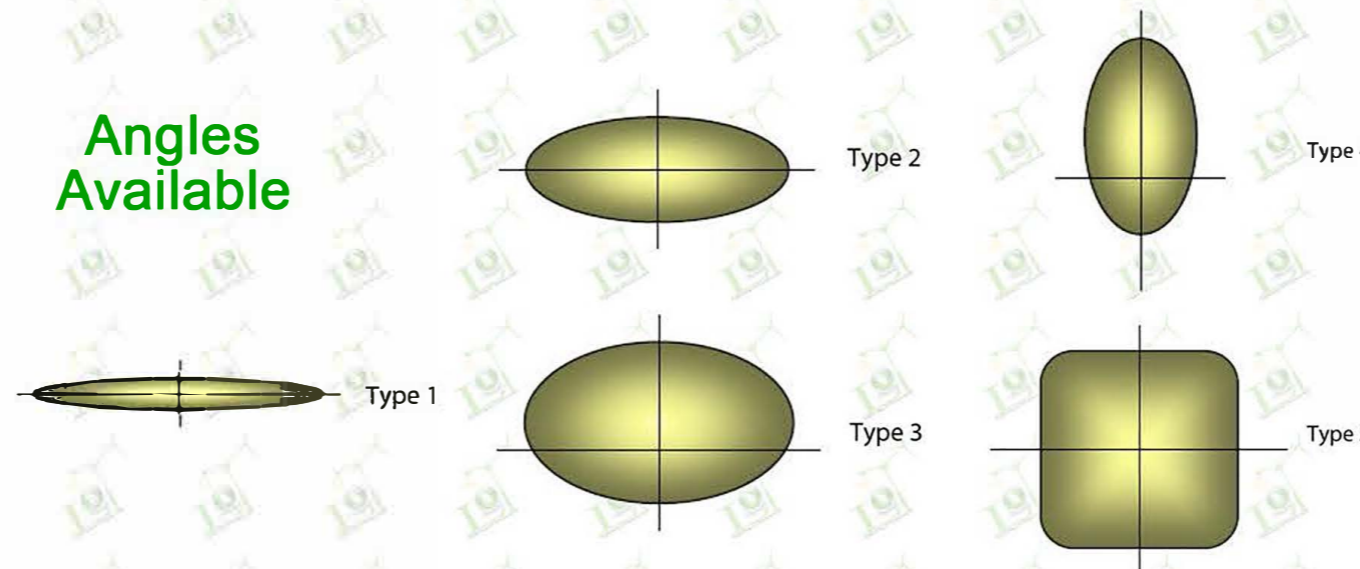

DECORATIVE GARDEN LAMP

LOT-DCT-M-20

Material	Glass	Lamp Holder	Product Dimensions (LxWxH) CM	Finish	IP (Protection Level)	Voltage	Packing Size (cm)
Die Cast Aluminum	Clear Seedy	Max 100W	9" x 48"	Bronze	IP>44	AC100~240V	30x30x34x1

Angles Available

PRODUCT DESCRIPTION

The LOT-DCT-M-20 series is a decorative garden lamp perfect for residential community walkways, driveways, parks, and garden paths. This traditional die cast aluminum lamp comes in a rust-resistant brown finish with clear, textured glass. Also available as a sconce and pendant, this decorative fixture provides an inviting shine to any outdoor space.