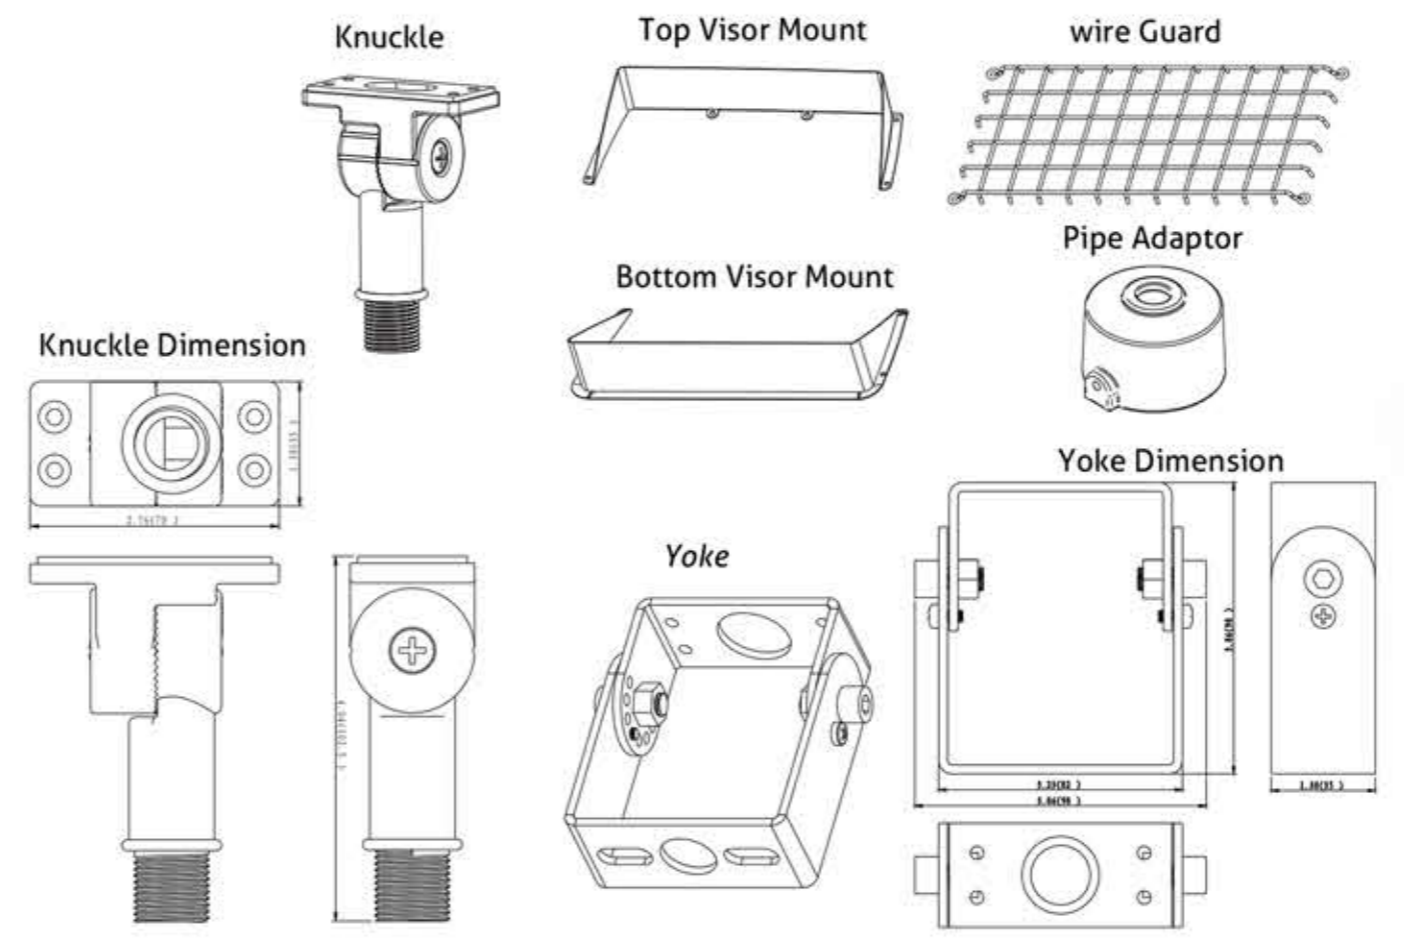

LED LANDSCAPE FLOOD LIGHT

LED Landscape Flood Light

Part Number	LOT-FL-20-4-CW	LOT-FL-30-4-CW	LOT-FL-50-4-CW	LOT-FL-70-4-CW
Wattage	20W	30W	50W	70W
Dimensions	20W & 30W: 8.11" (L) x 2.93" (W) x 11.57" (H)		50W & 70W: 10.75" (L) x 3.73" (W) x 11.57" (H)	
Beam Pattern	Wide			
Voltage	120-277V			
Material	Die-cast Aluminum			
Finish	Customizable			
Certifications	ETL & Premium DLC Listed			

Featured Mounting Options

PRODUCT DESCRIPTION

The LED Landscape Flood-light series is perfect for tree or ornament lighting as well as billboards and exterior architectural lighting. Built for durability, this waterproof LED light has a die-cast aluminum body and multiple mounting options. The LED Landscape Floodlight has a long lifespan of 50,000 hours and is UV-free and mercury-free, providing a long lasting, safe and efficient alternative to traditional lighting.