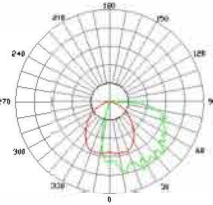

Photometric Diagrams