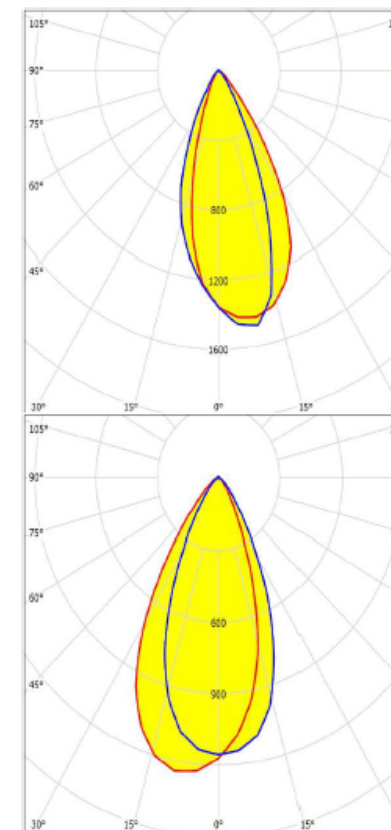

LED RGB Round Wall Washer

LOT-WW-6-4/ LOT-WW-9-4

LOT-AL-12-4/ LOT-WW-18-4

LOT-AL-36-4

LED RGB Round Wall Washer

LOT-WW-6-4/ LOT-WW-9-4

LOT-WW-12-4/ LOT-WW-18-4

LOT-WW-36-4

Product Number	LOT-WW-6-4/ LOT-WW-9-4/ LOT-WW-12-4/ LOT-WW-18-4/ LOT-WW-36-4
Lumen Output	6W=270lm 9W=405lm 12W= 540lm 18W= 810lm 36W=1620lm
Wattage	6W - 9W - 12W - 18W - 36W
Lumen Efficacy	45lm/w
CCT	RGB
Beam Angle	5°-15°-25°-30°-45°-60°-90°-10x60°-10x45°-15x60°
Input Voltage	DC24V & 100-265V
IP Rating	IP66
Size	95x130mm 130x160mm 150x200mm 180x230mm 230x320mm
Control Method	IR Remote Control & DMX512 Control