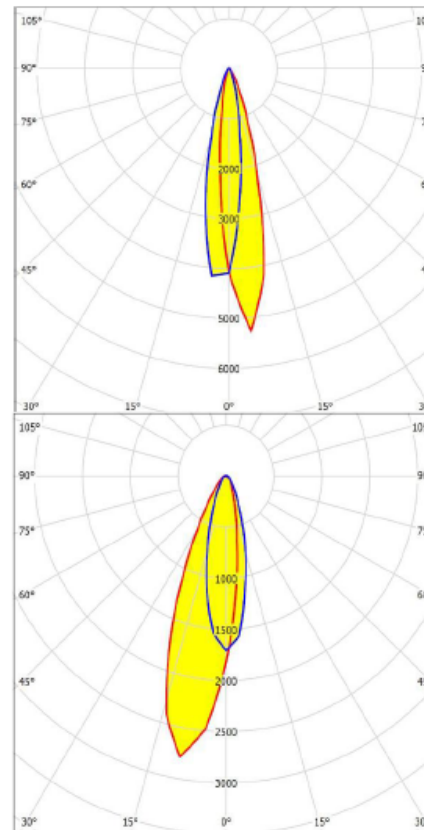

LED RGB Round Wall Washer

LOT-WW-6-4/ LOT-WW-9-4

LOT-AL-12-4/ LOT-WW-18-4

LOT-AL-36-4

LED RGB Round Wall Washer

LOT-WW-6-4/ LOT-WW-9-4

LOT-WW-12-4/ LOT-WW-18-4

LOT-WW-36-4

Product Number	LOT-WW-6-4/ LOT-WW-9-4/ LOT-WW-12-4/ LOT-WW-18-4/ LOT-WW-36-4
Lumen Output	6W=270lm 9W=405lm 12W= 540lm 18W= 810lm 36W=1620lm
Wattage	6W - 9W - 12W - 18W - 36W
Lumen Efficacy	45lm/w
CCT	RGB
Beam Angle	5°-15°-25°-30°-45°-60°-90°-10x60°-10x45°-15x60°
Input Voltage	DC24V & 100-265V
IP Rating	IP66
Size	95x130mm 130x160mm 150x200mm 180x230mm 230x320mm
Control Method	IR Remote Control & DMX512 Control