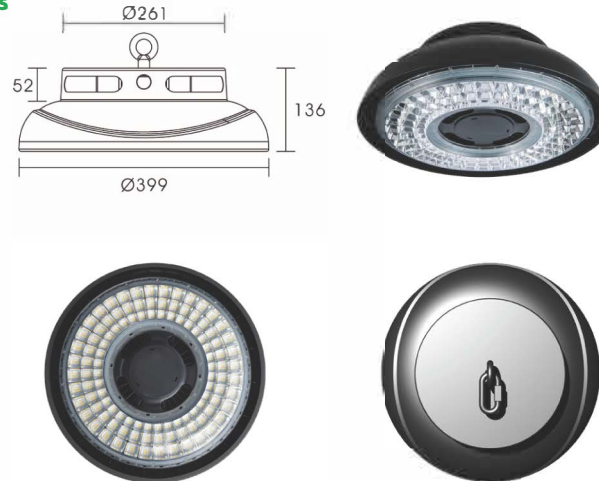

Details

www.lightingoftomorrow.com
1-800-538-4446