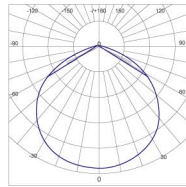

## LED Commercial UFO High Bay

Part Number	LOT-BAY-90-13	LOT-BAY-120-13	LOT-BAY-150-13	LOT-BAY-300-13
Lumen Output	11,250lm	15,600lm	19,500lm	40,500lm
Wattage	90W	120W	150W	300W
Lumen Efficacy	135lm/W			
CCT	3000K, 4000K, 5000K			
Beam Angle	120°/90°/60°/50°			
Input Voltage	°			
IP Rating	100-240Vac/100-277Vac 40-63Hz/50-60Hz PF			
LED Driver	0.9 IP 65			
Certification	UL, CE, PSE, SAA, RoHS			

### Photometric Diagrams