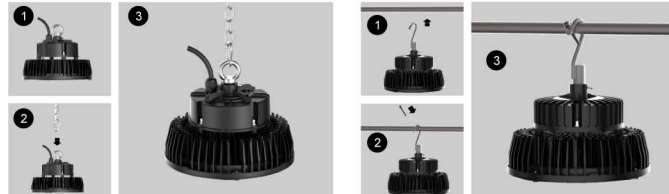

Mounting Options

LED Technology

The LED Commercial UFO High Bayseries provides intense and bright LED lighting to indoor locations like warehouses, retail stores, galleries, schools, gymnasiums and the like. The LED Commercial UFO High BaySeries has 4 LED high bay lights that has efficient power from that comes in 100W, 120W, 150W, and 200W. All of the high bay lights in the series provide high lumen outputs, so you can be assured of stable but powerful lighting. The color of the light is also consistent. The LED Commercial UFO High Bayalso comes with a design that supports excellent thermal dissipation, to ensure a long lifespan for the light.