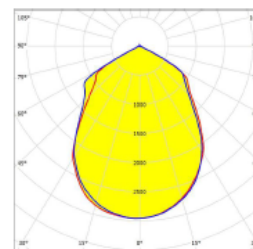

Product Number	LOT-BAY-50-24/ LOT-BAY-100-24/ LOT-BAY-150-24/ LOT-BAY-200-24/ LOT-BAY-300-24
Lumen Output	6750lm 13500lm - 20250lm - 27000lm - 40500lm
Wattage	50W - 100W - 150W - 200W - 300W
Lumen Efficacy	135lm/w
CCT	2700-6500K
Beam Angle	40° 60° 90° 150x75°
Input Voltage	100-277V, 220-480V
IP Rating	IP67
Size	Customizable
Certifications	ETL, DLC

Light output:

Lamp type	LED	CCT
Nominal lamp power	100W	CRI
Lamp flux	14100lm	LOR
Luminous efficacy	141lm/W	Total power
Average Beam Angle(50%)	104.2 DEG	

Lamp type	LED	CCT
Nominal lamp power	200W	CRI
Lamp flux	28000lm	LOR
Luminous efficacy	140 lm/W	Total power
Average Beam Angle(50%)	45.5 DEG	

Lamp type	LED	CCT
Nominal lamp power	300W	CRI
Lamp flux	43500lm	LOR
Luminous efficacy	145 lm/W	Total power
Average Beam Angle(50%)	84.2 DEG	