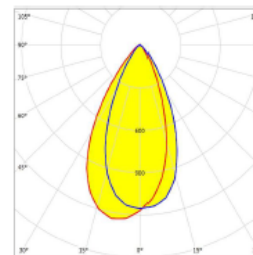

Product Number	LOT-BAY-50-24/ LOT-BAY-100-24/ LOT-BAY-150-24/ LOT-BAY-200-24/ LOT-BAY-300-24
Lumen Output	6750lm 13500lm - 20250lm - 27000lm - 40500lm
Wattage	50W - 100W - 150W - 200W - 300W
Lumen Efficacy	135lm/w
CCT	2700-6500K
Beam Angle	40° 60° 90° 150x75°
Input Voltage	100-277V, 220-480V
IP Rating	IP67
Size	Customizable
Certifications	ETL, DLC

Light output:

Lamp type	LED	CCT
Nominal lamp power	100W	CRI
Lamp flux	14100lm	LOR
Luminous efficacy	141lm/W	Total power
Average Beam Angle(50%)	104.2 DEG	

Lamp type	LED	CCT
Nominal lamp power	200W	CRI
Lamp flux	28000lm	LOR
Luminous efficacy	140 lm/W	Total power
Average Beam Angle(50%)	45.5 DEG	

Lamp type	LED	CCT
Nominal lamp power	300W	CRI
Lamp flux	43500lm	LOR
Luminous efficacy	145 lm/W	Total power
Average Beam Angle(50%)	84.2 DEG	