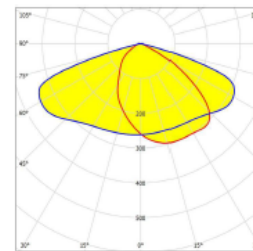

LED Compact Linear Highbay

LOT-BAY-50-24/ LOT-BAY-100-24/ LOT-BAY-150-24
 LOT-BAY-200-24/ LOT-BAY-300-24

LED Compact Linear Highbay

LOT-BAY-50-24/ LOT-BAY-100-24/ LOT-BAY-150-24
 LOT-BAY-200-24/ LOT-BAY-300-24

Product Number	LOT-BAY-50-24/ LOT-BAY-100-24/ LOT-BAY-150-24/ LOT-BAY-200-24/ LOT-BAY-300-24
Lumen Output	6750lm 13500lm - 20250lm - 27000lm - 40500lm
Wattage	50W - 100W - 150W - 200W - 300W
Lumen Efficacy	135lm/w
CCT	2700-6500K
Beam Angle	40° 60° 90° 150x75°
Input Voltage	100-277V, 220-480V
IP Rating	IP67
Size	Customizable
Certifications	ETL, DLC

Light output:

Lamp type	LED	CCT
Nominal lamp power	100W	CRI
Lamp flux	14100lm	LOR
Luminous efficacy	141lm/W	Total power
Average Beam Angle(50%)	104.2 DEG	

Lamp type	LED	CCT
Nominal lamp power	200W	CRI
Lamp flux	28000lm	LOR
Luminous efficacy	140 lm/W	Total power
Average Beam Angle(50%)	45.5 DEG	

Lamp type	LED	CCT
Nominal lamp power	300W	CRI
Lamp flux	43500lm	LOR
Luminous efficacy	145 lm/W	Total power
Average Beam Angle(50%)	84.2 DEG	