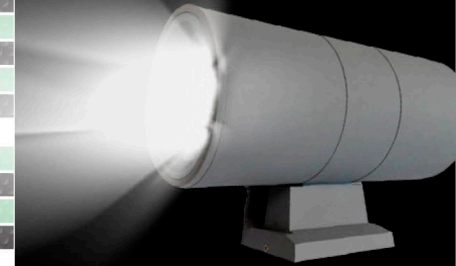

LED Cylinder Light

LED Up Down Light

IP65

5
YEAR
WARRANTY

LED Up Down Light

Part Number	LOT-CL-36-9-CW
Lumen Output	5,520lm
Wattage	36X2W
Lumen Efficacy	115lm/W
CCT	3000-3500K, 4000-4500K, 6000-6500K
Beam Angle	15°/30°/60°/90°
Input Voltage	100-277Vac 50-60Hz PF 0.9
IP Rating	IP 65
LED Driver	Meanwell
Certification	UL, CE, PSE, SAA, RoHS

Details

www.lightingoftomorrow.com
1-800-538-4446

LED Technology

The Bright LED Cylinder Light is excellent for commercial buildings, hotel pillars, HOA club houses and other similar structures. This patented sconce has a unique body structure sealing it for waterproof performance function, making it adaptable for outdoor lighting and designs. This wall light utilizes the CREE LED light source, providing stable color quality. Utilizing mercury-free LED lighting technology, this LED wall fixture has a lifespan of 50,000 hours. This wall light's exterior has an electrostatic plastic coating as well as a lampshade that has toughened glass, increasing its resistance against impact and friction.