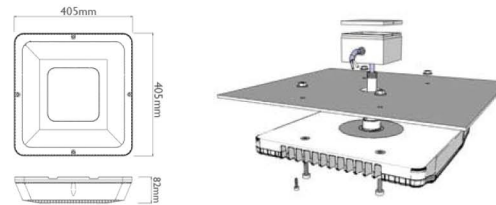

Mounting Options