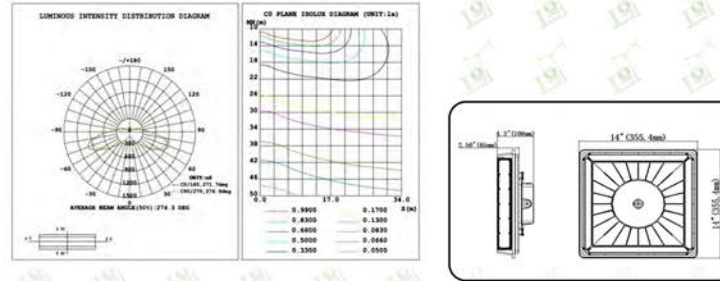

Light Distribution Curve & Structure Features