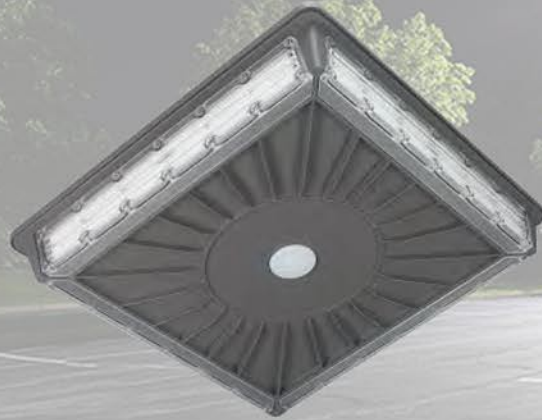

LED PARKING GARAGE CANOPY

LED Parking Garage Canopy

Part Number	LOT-CP-45-7-WW	LOT-CP-70-7-WW
Wattage	45W	70W
Lumens	5190	8190
Color Temperature	3K - 4K - 5K	
Angles	275	
Voltage	100-277Vac/50-60Hz	
CRI	Ra>80	
Rated Life	50,000 Hours	
Certifications	FCC, CE, RoHS, UL, DLC	

Light Distribution Curve & Structure Features

PRODUCT DESCRIPTION

The LED Parking Garage Canopy Light series is useful in areas with canopies and breezeways such as shopping areas, gas stations, university campuses, and multi-level garages. With a waterproof and shatter-proof exterior, the LED Parking Garage Canopy Light is designed for durability. It has an aluminum heat sink which enables excellent thermal dissipation, allowing for a long lifespan.