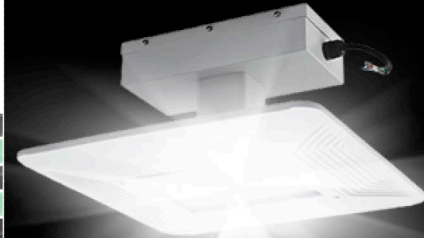

Canopy Light

LED Canopy Light

LED Canopy Light Style B

Part Number	LOT-CP-50-81	LOT-CP-100-81	LOT-CP-150-81	LOT-CP-200-81
Lumen Output	9,600LM	12,000LM	18,000LM	24,000LM
Wattage	80W	100W	150W	200W
Lumen Efficacy	125lm/W			
CCT	2200 - 8000K			
Beam Angle	Beam Angle:140°			
Input Voltage	90-277Vac			
IP Rating	IP 65			
LED Driver	Meanwell			
Certification	UL, CE, PSE, SAA, RoHS			

Details

LED Technology

Product Details and Benefits:
 The LED Canopy Light B can allow glare-free application to places such as gas stations, warehouses, garages, pedestrian walkways, rural paths. This product can also serve as replacement to traditional MH or HPS luminaires 70-150W. This product is energy efficient and can save up to 60% of the energy cost. This canopy light also comes with a design that allows air flow and heat management. This product is IP65 rated, making it dust-proof. This canopy light is also has a modular design that optimizes construction and assembly. It can be easily set-up, installed, and used.