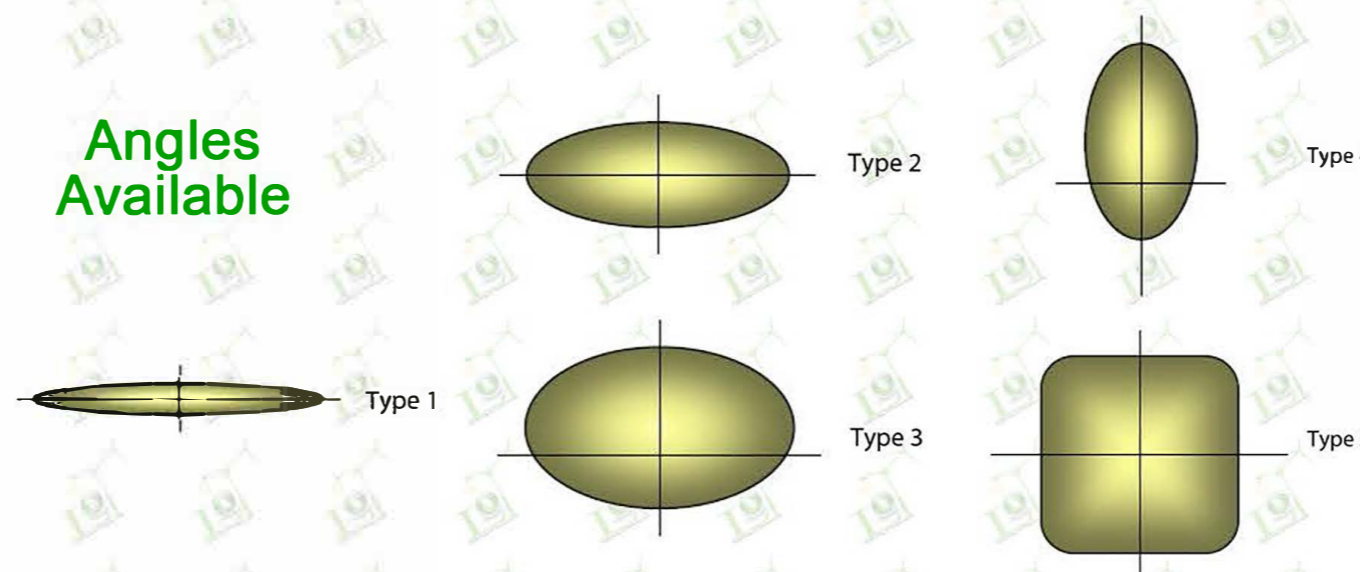

DECORATIVE POLE LAMP

LOT-DCT-M-1

Material	Glass	Lamp holder	Product Dimensions (LxWxH) CM	Finish	IP (Protection Level)	Voltage	Packing Size(cm)
Die Cast Aluminum	Champagne	Max 100W	9" x *82.6	Black	IP>44	AC100~240V	50x45 x57x1

Angles Available

DECORATIVE POLE LAMP

The LOT-DCT-M1 series is a decorative LED pole lamp perfect for residential community walkways, driveways, parks, upscale retail locations, and street lighting. This European style die cast aluminum lamp comes in a rust-resistant black finish. The champagne colored glass adds a warm, inviting glow to any outdoor space. Also available as a sconce, pendant, or garden walkway lighting.