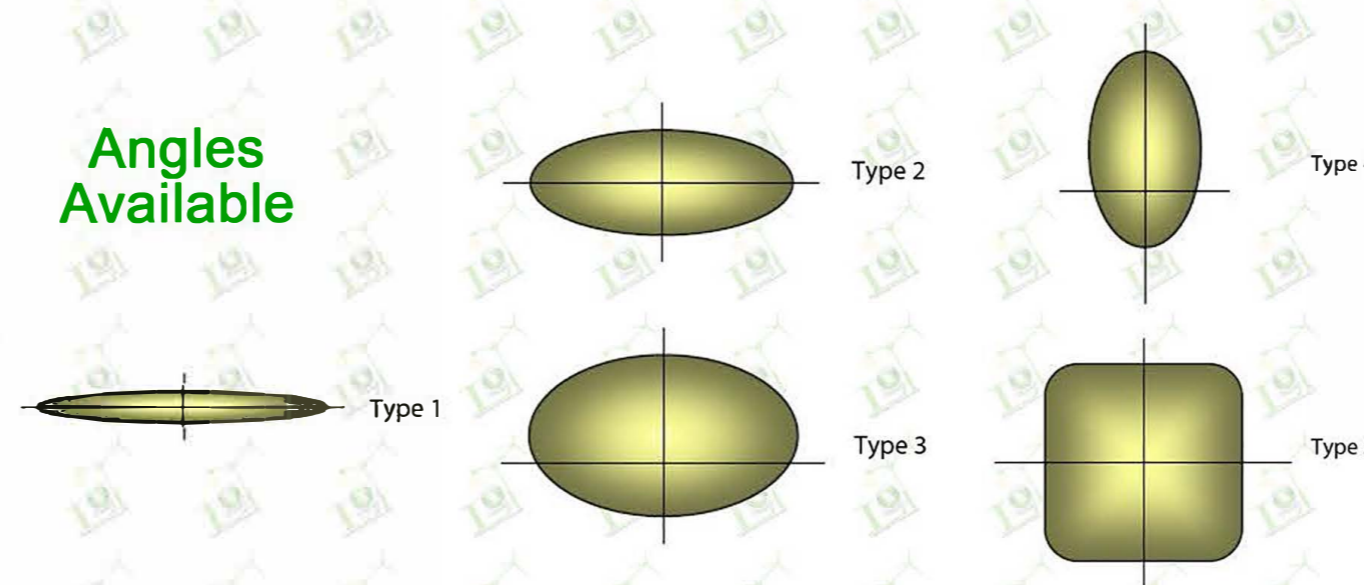

DECORATIVE WALL SCONCE

LOT-DCT-M-11

Material	Glass	Lamp Holder	Product Dimensions (LxWxH) CM	Finish	IP (Protection Level)	Voltage	Packing Size (cm)
Die Cast Aluminum	Clear Seedy	Max 100W	11"x11" x 20"	Brown	IP>44	AC100~240V	35x35x58x1

Angles Available

PRODUCT DESCRIPTION

The LOT-DCT-M-11 series is a decorative wall sconce perfect for entryway lobbies, restaurant lighting, condominiums, hotels, and luxury commercial properties. This traditional die cast aluminum lamp comes in a rust-resistant brown finish with clear, textured glass. Also available as a sconce and pendant, this decorative fixture adds an inviting glow to any outdoor space.