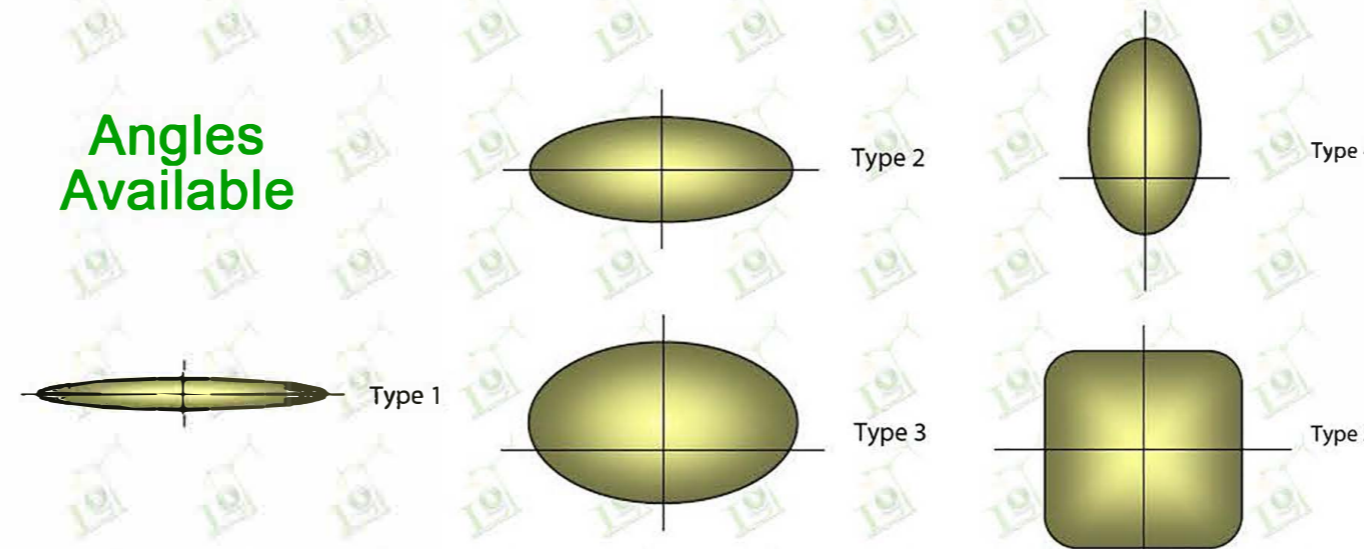

## LOT-DCT-M-15

Material	Glass	Lamp Holder	Product Dimensions (LxWxH) CM	Finish	IP (Protection Level)	Voltage	Packing Size (cm)
Die Cast Aluminum	Clear Seedy	Max 100W	7" x 31.4"	Bronze	IP>44	AC100~240V	32x34x60x1

### Angles Available