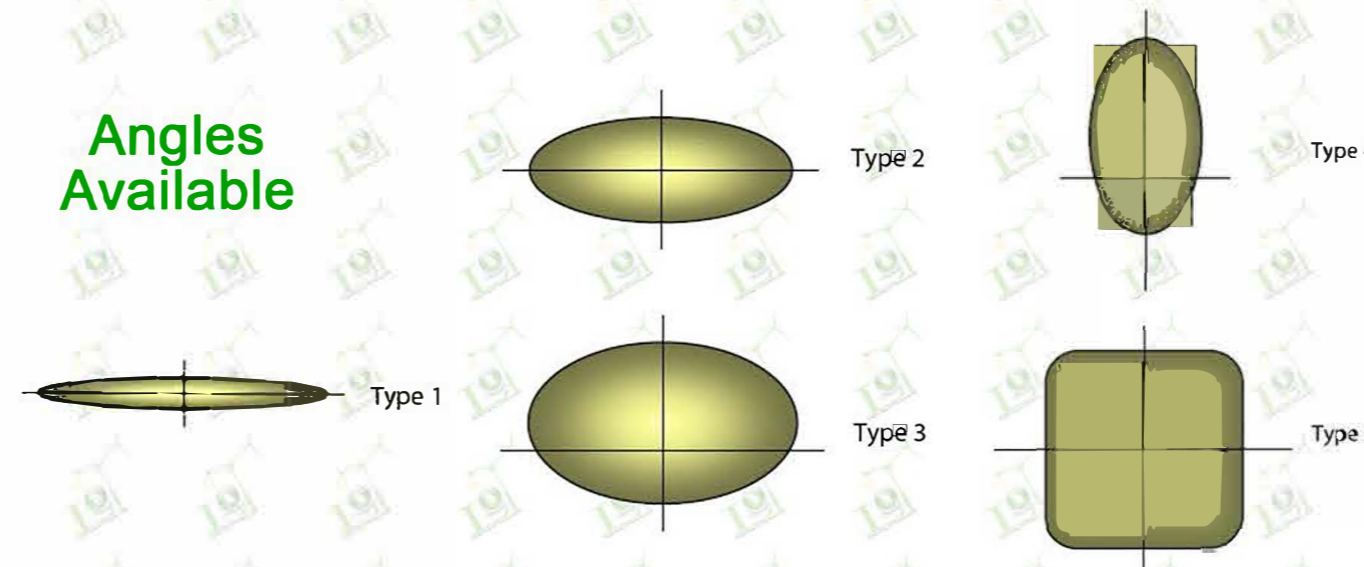

## LOT-DCT-M-19

Material	Glass	Lamp Holder	Product Dimensions (LxWxH) CM	Finish	IP (Protection Level)	Voltage	Packing Size (cm)
Die Cast Aluminum	Clear Seedy	Max 100W	7" x 19.6"	Brown	IP>44	AC100~240V	25x25x57x1

Angles Available