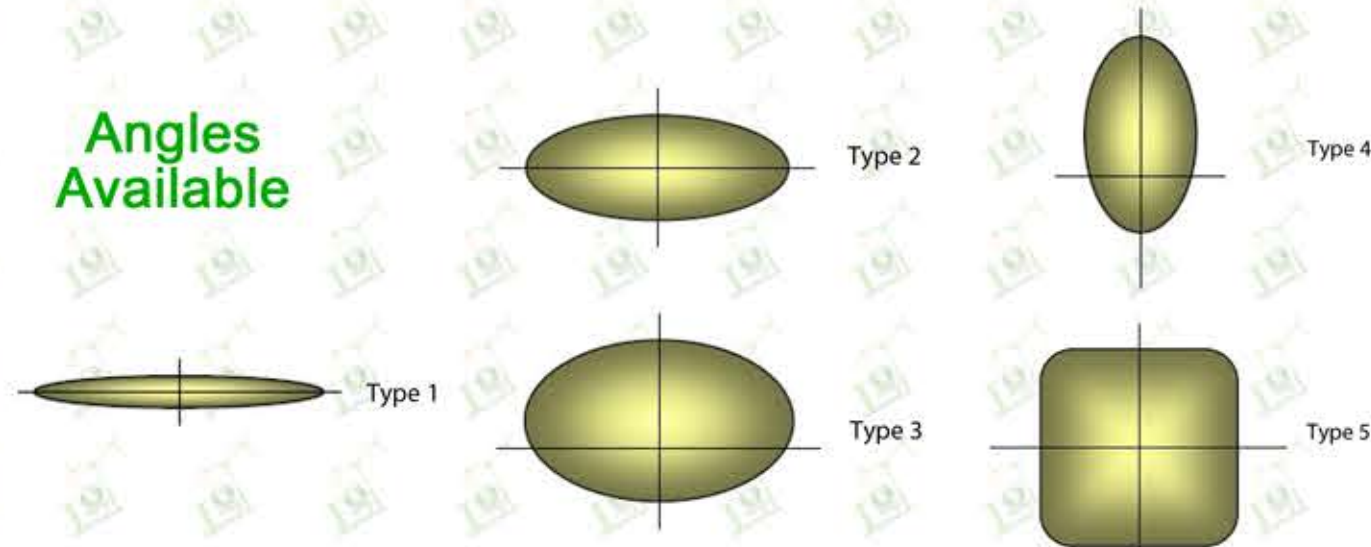

LED DECORATIVE SERIES

LOT-DCT-L-34 LOT-DCT-M-35
 LOT-DCT-M-36 LOT-DCT-M-60

Material	Glass	Lamp Holder	Product Dimensions (LxWxH) CM	Finish	IP (Protection Level)	Voltage	Specification
Die-Cast Aluminum	Spanish Alabaster	E39 / E26	W:12", H:33", Ext:19" LOT-DCT-M-35: W:12" H:29"; LOT-DCT-M-36: W:8.5", H:20" LOT-DCT-M-60: W:12.5", H:27"	Antique Bronze	IP>65	AC100~240V	Outdoor Garden Lamp

Angles Available

www.lightingoftomorrow.com
 1-800-538-4446

PRODUCT DESCRIPTION

This LED series is comprised of a decorative wall sconce, pole light, and surface mount lamps perfect for neighborhood associations, condominium entrances and walkways or luxury commercial properties. This European style aluminum lamp comes in a rust-resistant antique bronze finish with Spanish alabaster glass. Available up to a maximum of 100 watts, this decorative series provides an elegant brilliance to any outdoor space.