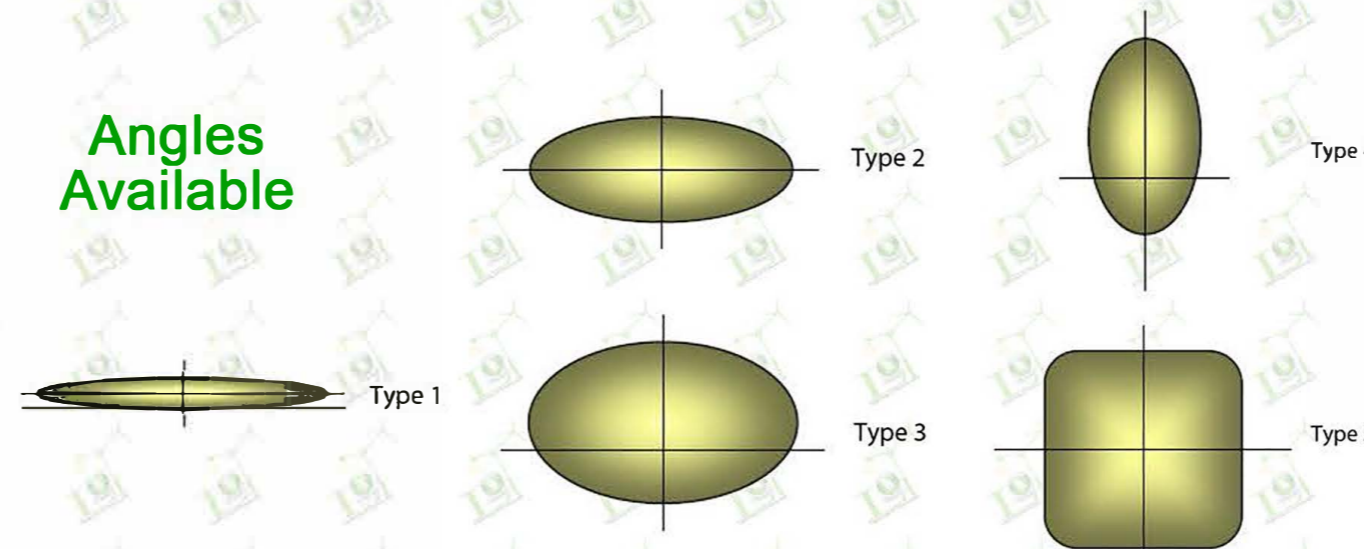

DECORATIVE WALL SCONCE

LOT-DCT-M-40

Material	Glass	Lamp Holder	Product Dimensions (LxWxH) CM	Finish	IP (Protection Level)	Voltage	Specification
Aluminum	Clear, Textured	E26/E27	W7"*H13" Ext 8"	Black	IP>44	AC100 ~240V	Outdoor Wall Lantern

Angles Available

PRODUCT DESCRIPTION

The LOT-DCT-M-40 series is a decorative wall sconce perfect for entryway lobbies, restaurant lighting, condominiums, hotels, and luxury commercial properties. This European style aluminum lamp comes in a rust-resistant black finish with clear, textured glass. Available up to a maximum of 100 watts, this decorative series provides an elegant brilliance to any outdoor space.