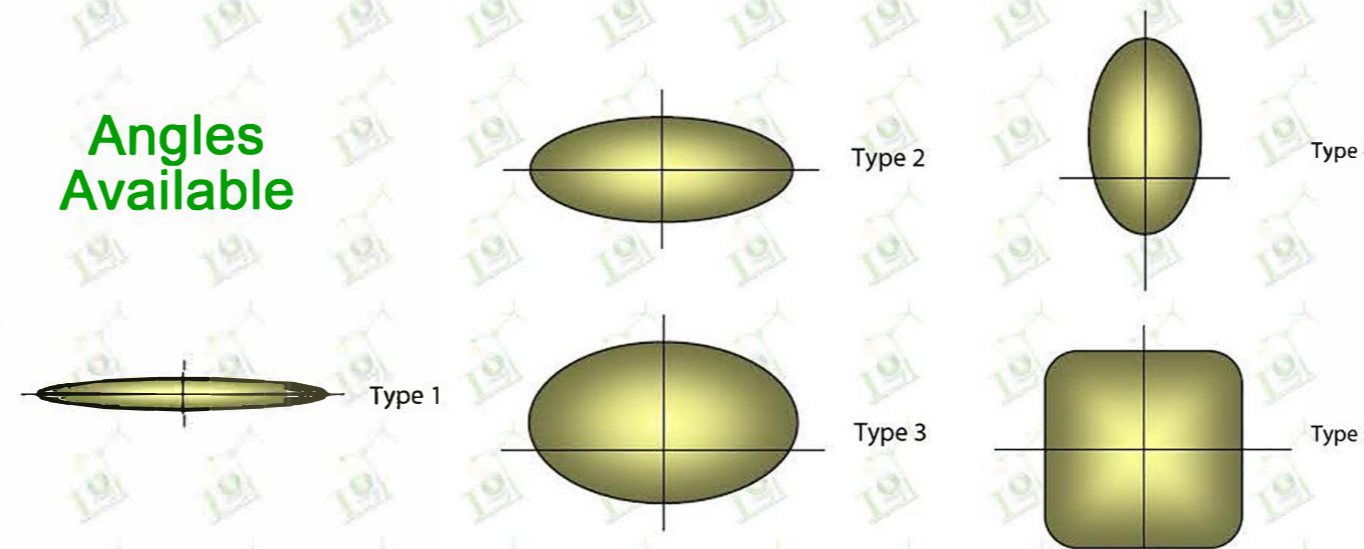

Angles Available