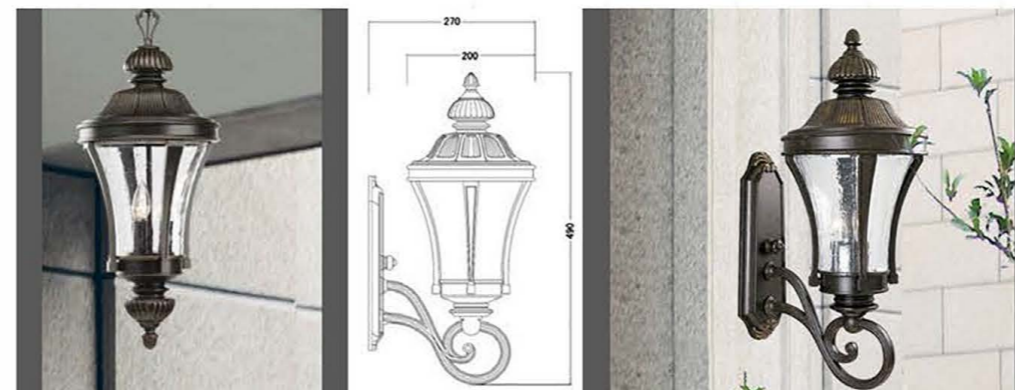

Angles Available