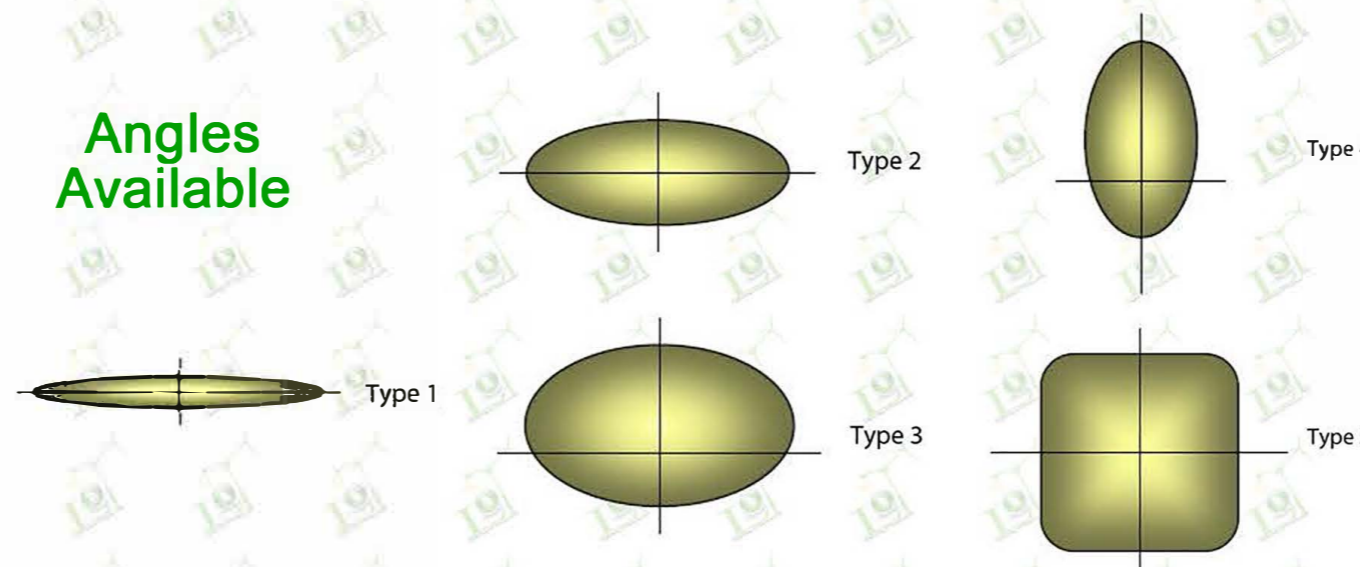

## LOT-DCT-M-53

Material	Glass	Lamp Holder	Product Dimensions (LxWxH) CM	Finish	IP (Protection Level)	Voltage	Specification
Aluminum	Clear	E27	W:6", H:30"	Bronze	IP>44	AC100~240V	Outdoor Post

Angles Available

## PRODUCT DESCRIPTION

The LOT-DCT-M-53 series is a decorative garden lamp perfect for residential community walkways, driveways, parks, and garden paths. This enchanting die cast aluminum lamp comes in a rust-resistant bronze finish with clear glass. Available up to a maximum of 100 watts, this decorative garden lamp provides an artistic elegance to any outdoor space.