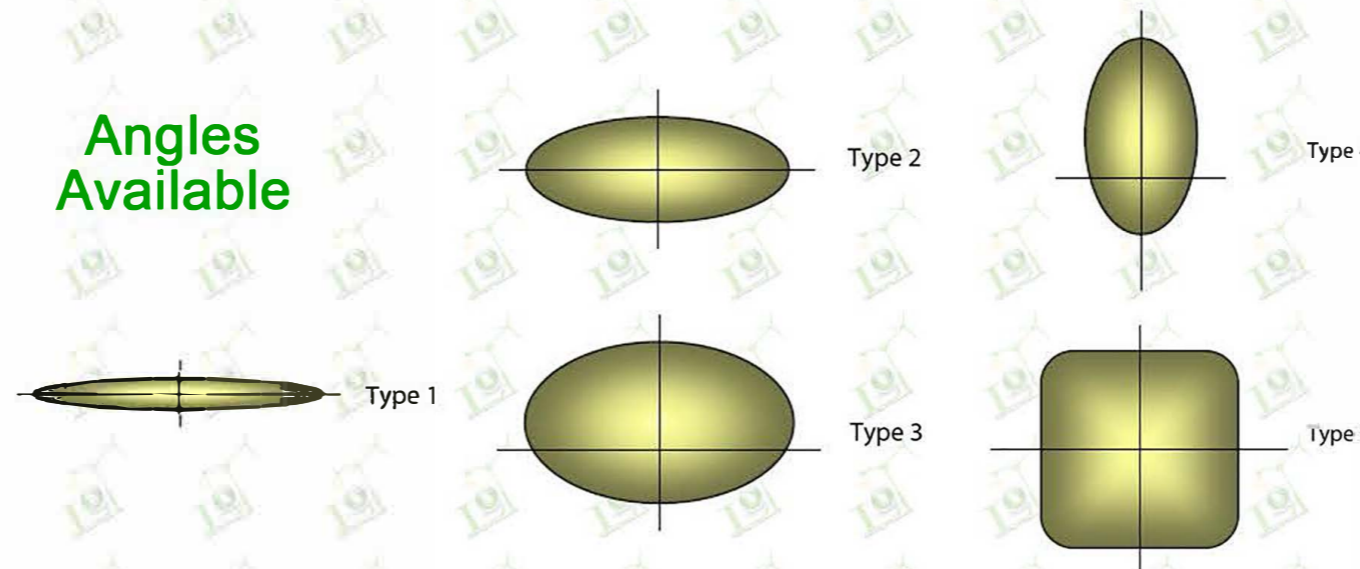

DECORATIVE POLE LAMP

LOT-DCT-M-56

Material	Glass	Lamp Holder	Product Dimensions (LxWxH) CM	Finish	IP (Protection Level)	Voltage	Specification
Aluminum + Brass	Clear	E39 / E26	W:26", H:118"	Black	IP>44	AC100~240V	Outdoor Garden Lamp

Angles Available

PRODUCT DESCRIPTION

The Lot-DCT-M-56 series is a decorative pole lamp perfect for residential community walkways, driveways, parks, upscale retail locations, and street lighting. This European style die cast aluminum and brass lamp comes in a rust-resistant black finish with clear glass. Available up to a maximum of 100 watts, this decorative pole lamp provides an elegant brilliance to any outdoor space.