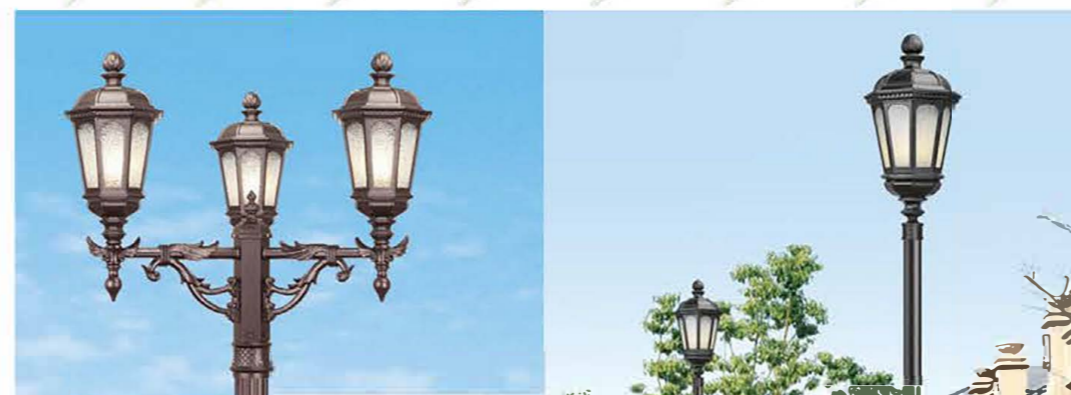

Angles Available