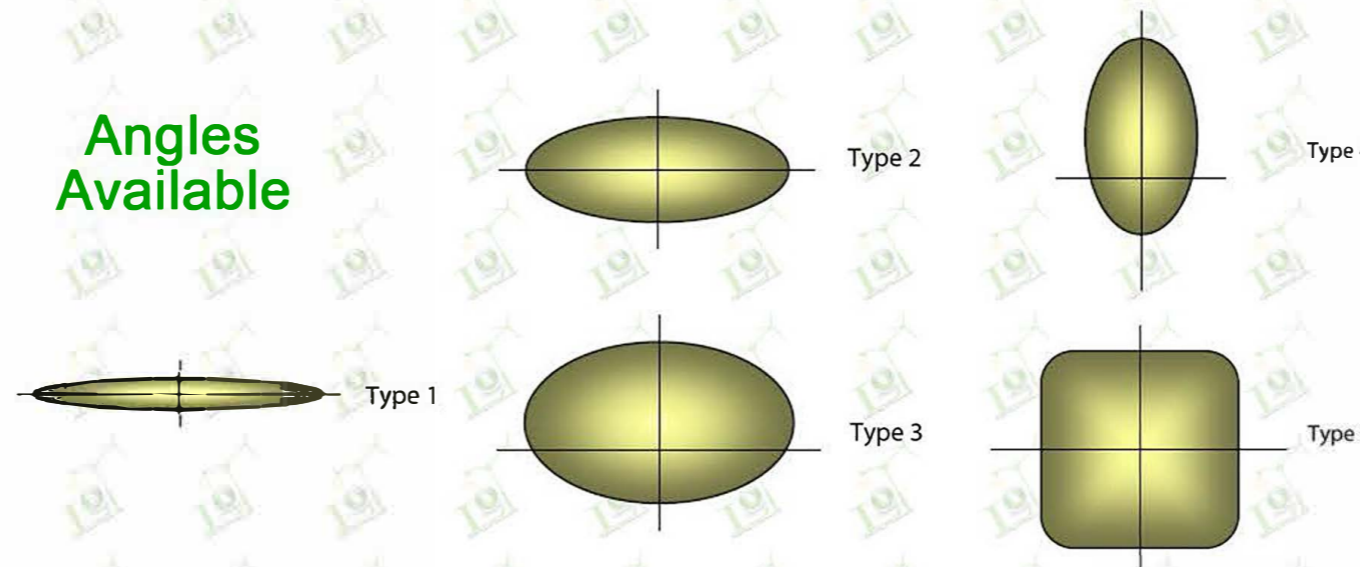

Angles Available