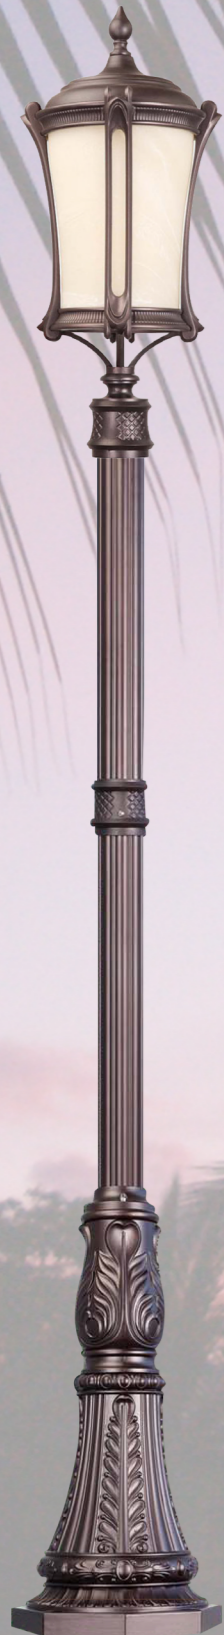

DECORATIVE LED SERIES

LOT-DCT-L-34 LOT-DCT-M-35
 LOT-DCT-M-36 LOT-DCT-M-60

Material	Glass	Lamp Holder	Product Dimensions (LxWxH) CM	Finish	IP (Protection Level)	Voltage	Specification
Die-Cast Aluminum	Spanish Alabaster	E39 / E26	W:12.5", H:27"	Antique Bronze	IP>65	AC100~240V	Outdoor Garden Lamp

Angles Available

PRODUCT DESCRIPTION

This LED series is comprised of a decorative wall sconce, pole light, and surface mount lamps perfect for neighborhood associations, condominium entrances and walkways or luxury commercial properties. This European style aluminum lamp comes in a rust-resistant antique bronze finish with Spanish alabaster glass. Available up to a maximum of 100 watts, this decorative series provides an elegant brilliance to any outdoor space.