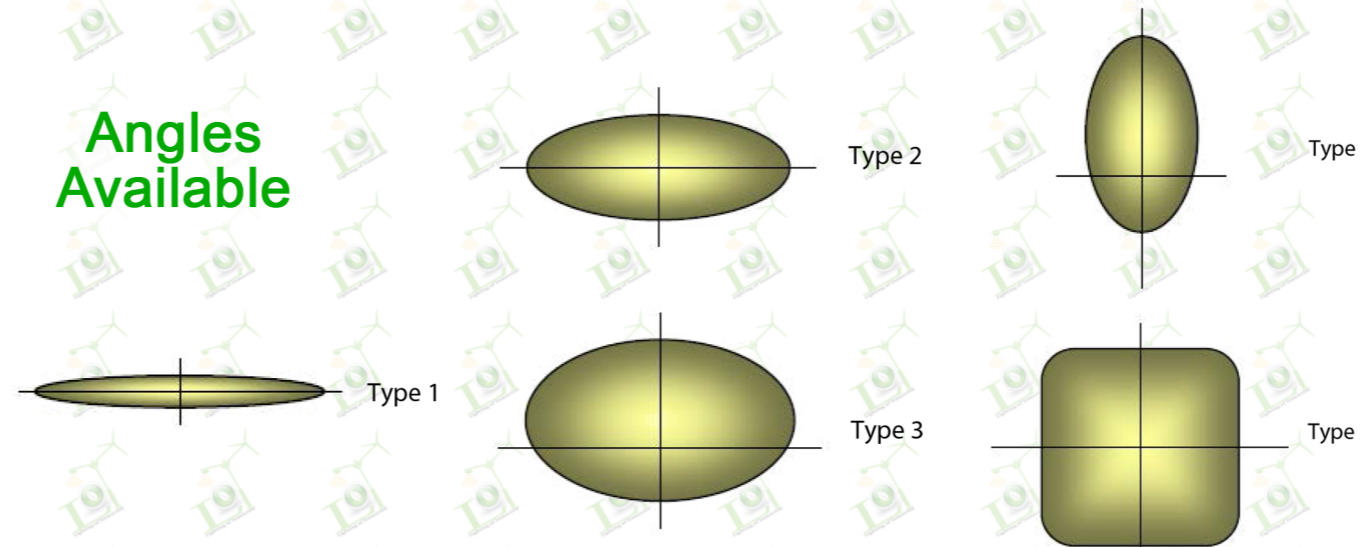

DECORATIVE LED SERIES

LOT-DCT-L-34 LOT-DCT-M-35
 LOT-DCT-M-36 LOT-DCT-M-60

Material	Glass	Lamp Holder	Product Dimensions (LxWxH) CM	Finish	IP (Protection Level)	Voltage	Specification
Die-Cast Aluminum	Spanish Alabaster	E39 / E26	W:12.5", H:27"	Antique Bronze	IP>65	AC100~240V	Outdoor Garden Lamp

Angles Available

PRODUCT DESCRIPTION

This LED series is comprised of a decorative wall sconce, pole light, and surface mount lamps perfect for neighborhood associations, condominium entrances and walkways or luxury commercial properties. This European style aluminum lamp comes in a rust-resistant antique bronze finish with Spanish alabaster glass. Available up to a maximum of 100 watts, this decorative series provides an elegant brilliance to any outdoor space.