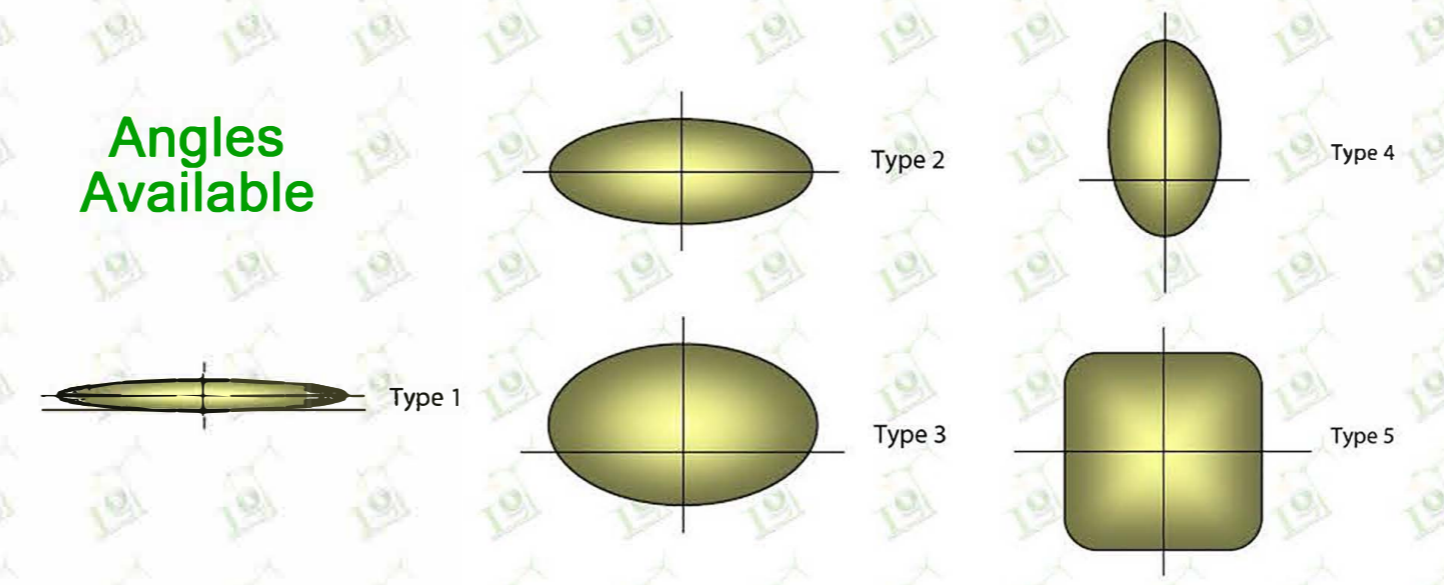

DECORATIVE POLE LAMP

LOT-DCT-P-11

Material	Glass	Lamp Holder	Product Dimensions (LxWxH) CM	Finish	Wattage	Voltage	Specification
Aluminum	Clear Seedy	E39 / E26	W:12" H:97"-108"	Antique Bronze	Max 100 W	AC100~240V	Outdoor Pole Lamp

Angles Available

PRODUCT DESCRIPTION

The LOT-DCT-P-11 series is a decorative pole lamp perfect for residential community walkways, driveways, parks, upscale retail locations, and street lighting. This European style die cast aluminum lamp comes in a rust-resistant antique bronze finish with clear, textured glass. Available up to a maximum of 100 watts, this decorative pole lamp provides an elegant brilliance to any outdoor space.