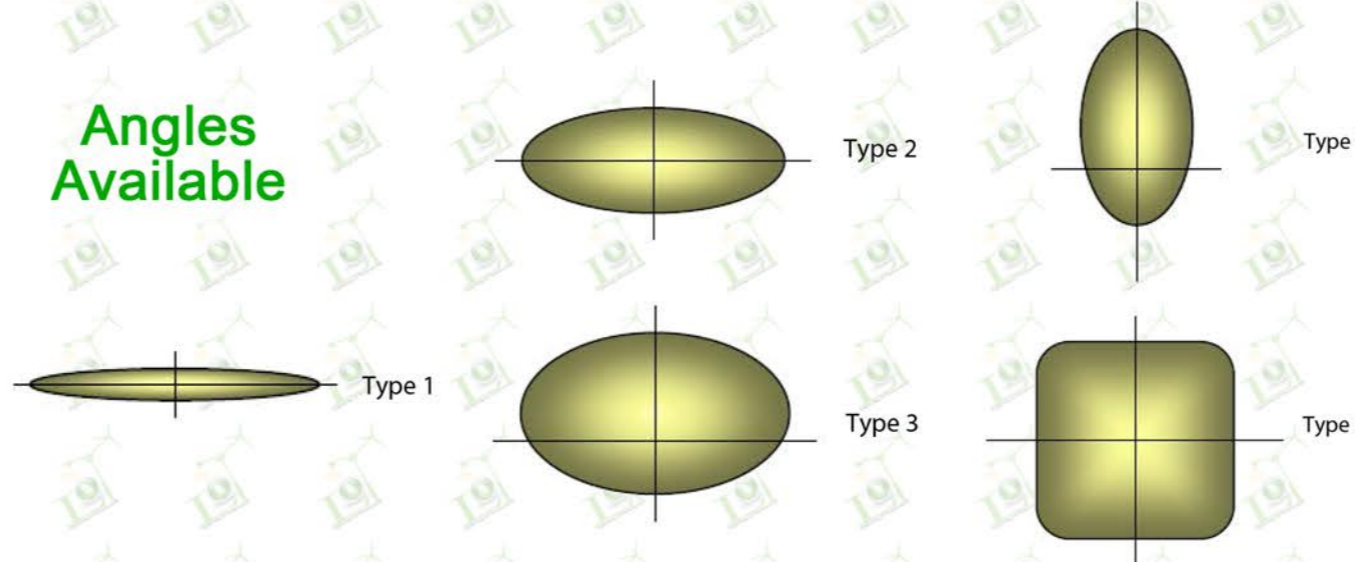

Angles Available