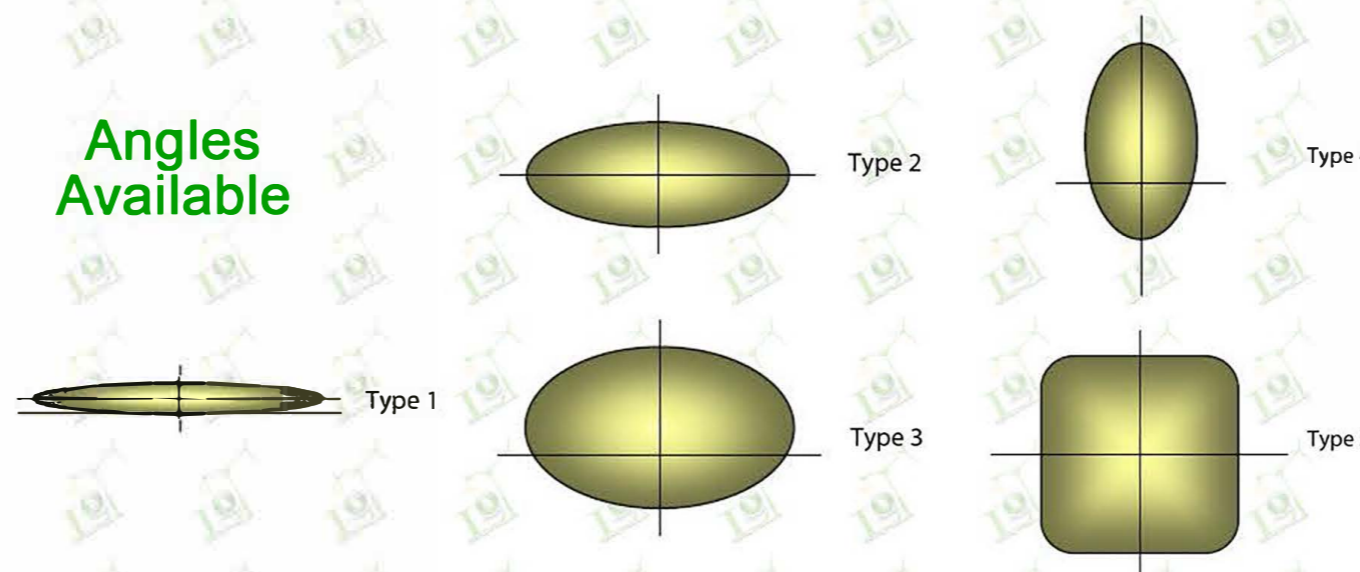

# DECORATIVE POLE LAMP

## LOT-DCT-P-6

| Material          | Glass | Lamp Holder | Product Dimensions (LxWxH) CM | Finish         | IP (Protection Level) | Voltage    | Specification       |
|-------------------|-------|-------------|-------------------------------|----------------|-----------------------|------------|---------------------|
| Die-Cast Aluminum | Amber | E39 / E26   | W:11"<br>H:97"-108"           | Antique Bronze | IP>65                 | AC100~240V | Outdoor Garden Lamp |

Angles Available

### PRODUCT DESCRIPTION

The LOT-DCT-P-6 series is a decorative pole lamp perfect for residential community walkways, driveways, parks, upscale retail locations, and street lighting. This European style die cast aluminum lamp comes in a rust-resistant antique bronze finish with amber colored glass. Available up to a maximum of 100 watts, this decorative pole lamp provides an elegant brilliance to any outdoor space.