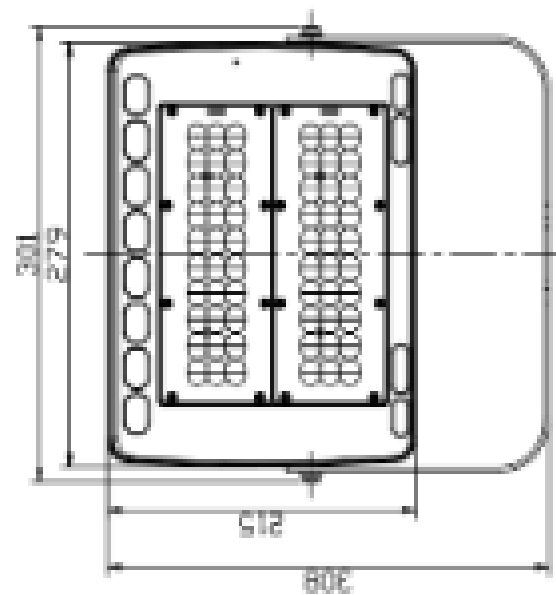

## Multi-use LED Flood Light

LOT-FL-12-16

## Multi-use LED Flood Light

LOT-FL-12-16

Product Number	LOT-FL-12-16
Lumen Output	1320lm - 3300lm - 5500lm
Wattage	12W - 30W - 50W
Lumen Efficacy	105-110lm/w
CCT	3000k - 4000k - 5000k
Beam Angle	90x120°
Input Voltage	100-277v
IP Rating	IP65
Size	4,72x3,27x2,60 inch

# Product Description

The Multi-Use LED Flood Light is a fantastic light for billboards, exterior architectural lighting, and tree or ornament lighting. Made for the outdoors, this flood light is built for durability with an aluminum body and built-in heat sink. The size of the fixture makes it suitable for various applications and multiple mounting options are available. The Multi-Use LED Flood Light uses a LUMILEDS light source which provides intense, bright lighting that does not emit harmful UV lights.