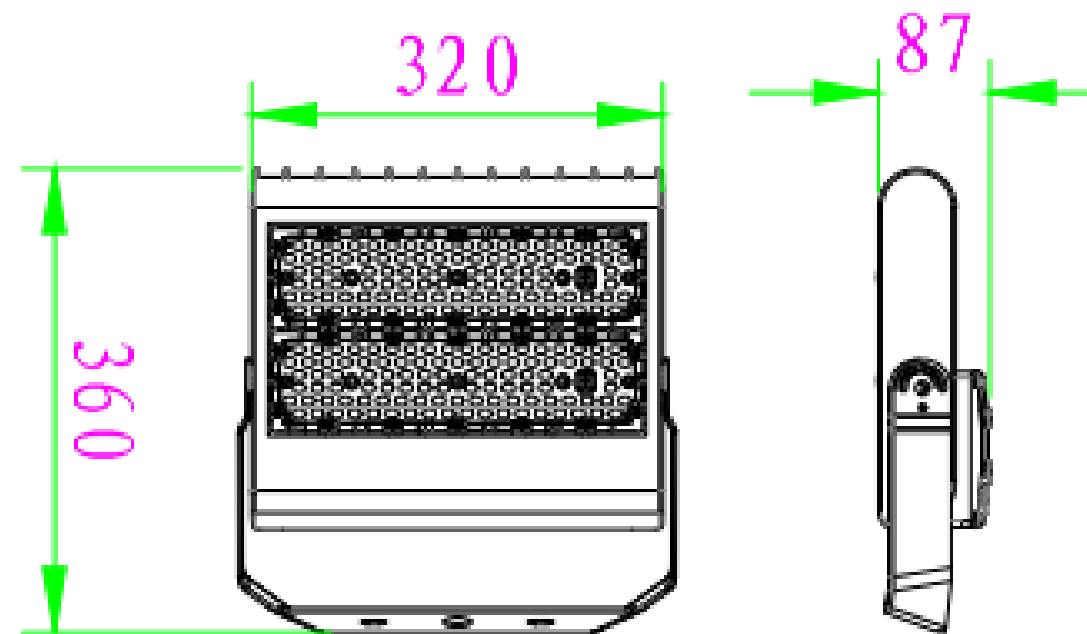

Powerful LED Flood Light

LOT-FL-100-17

Powerful Led Flood Light

LOT-FL-100-17

Product Number	LOT-FL-100-17
Lumen Output	13500lm -20250lm
Wattage	100W - 150W
Lumen Efficacy	135 lm/w
CCT	3000k - 4000k - 5000k
Beam Angle	Type II, Type III, Type IV, 90° 120°
Input Voltage	100-277v 277-480v
IP Rating	IP65
Size	11 x 1258 x 33,8 inch

Product Description

The Powerful LED Flood Light is a bright LED light with multiple possible applications. An outdoor light built for durability, this light fixture has an aluminum body and impact resistant polycarbonate lens. Made with LUMI-LEDS LEDs, this powerful flood light provides intense, bright lighting free from harmful UV lights. Available in various wattages and sizes with different mounting options, the Powerful LED Flood is excellent for exterior areas such as buildings, monuments, billboards, and parking lots.