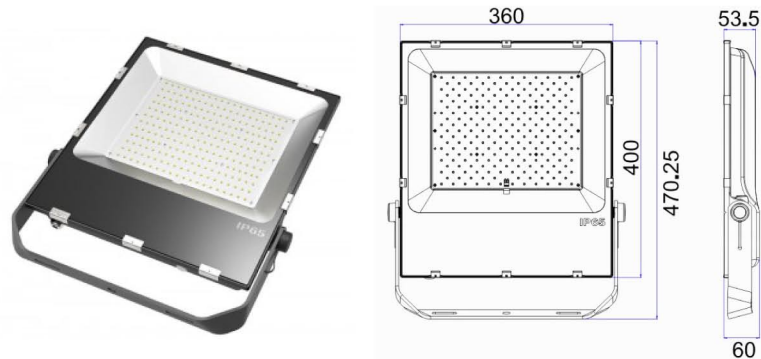

Details

www.lightingoftomorrow.com
1-800-538-4446