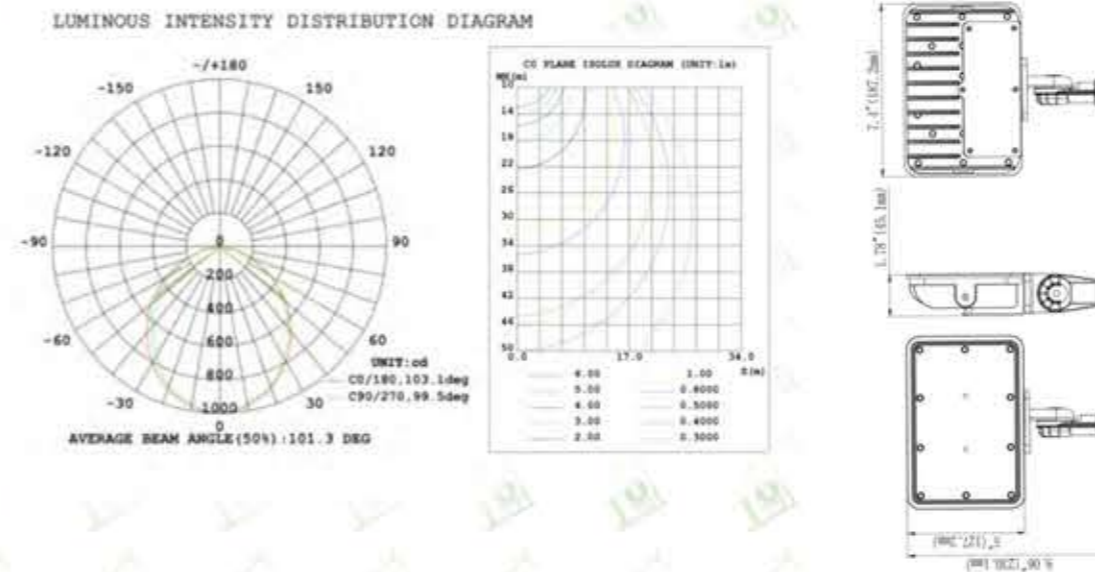

LED KNUCKLE FLOOD LIGHT

LOT-FL-20-9

Part Number	LOT-FL-20-9-WW	LOT-FL-30-9-WW
Wattage	20W	30W
Lumens	2493	3512
Color Temperature	3K - 4K - 5K	
Angles	101	
Voltage	100-277Vac/50-60Hz	
CRI	Ra>80	
Rated Life	50,000 Hours	
Certifications	FCC, CE, RoHS, UL, DLC	

Light Distribution Curve & Structure Features

PRODUCT DESCRIPTION

The LOT-FL-20-9 series is perfect for billboards, exterior architectural lighting, as well as tree or ornament lighting. Built for the outdoors, this waterproof LED fixture has a durable die-cast aluminum body. The integrated heat sink manages the light's thermal dissipation, ensuring a long lifespan of over 50,000 hours. The LED Knuckle Flood Light uses a CREE LED light source which provides intense, bright lighting that does not emit harmful UV lights.