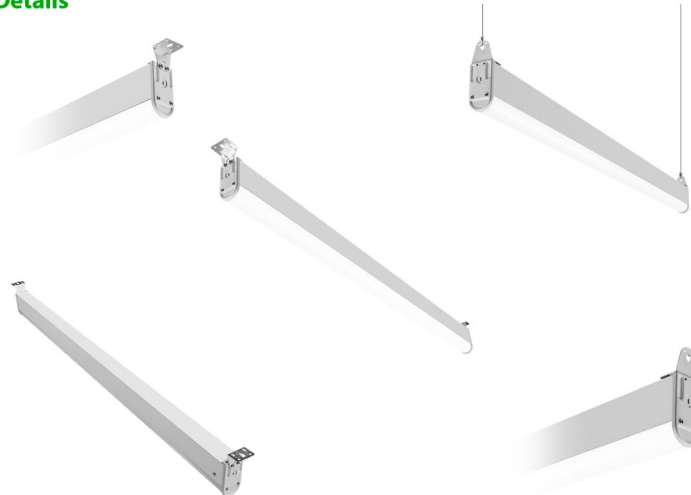

# Linear Light

LED Linear Light

IP65

5  
YEAR  
WARRANTY

## LED Linear Light BRIGHT-B

Part Number	LOT-LL-40-2	LOT-LL-60-2	LOT-LL-90-2
Lumen Output	4,592lm	6,944lm	10,465lm
Wattage	40W	60W	90W
Lumen Efficacy	120-160lm/W		
CCT	3000,4000,5000,5700K		
Beam Angle	10°,25°,40°,60°,90°,120°,150°		
Input Voltage	100-277Vac 50-60Hz PF 0.95		
IP Rating	IP 65		
LED Driver	Meanwell		
Certification	UL, CE, PSE, SAA, RoHS		

### LED Technology

The LED office Linear Light Bright-B works great for offices, or commercial spaces. The light is built with aluminum and has excellent heat sink, maintaining the light cool, to work at its best for long periods of time. It is shock resistant light has a unique design, allowing each LED chip to work separately, avoiding the light to fail. It is also UL listed, no UV radiation a great design, and eco-friendly.