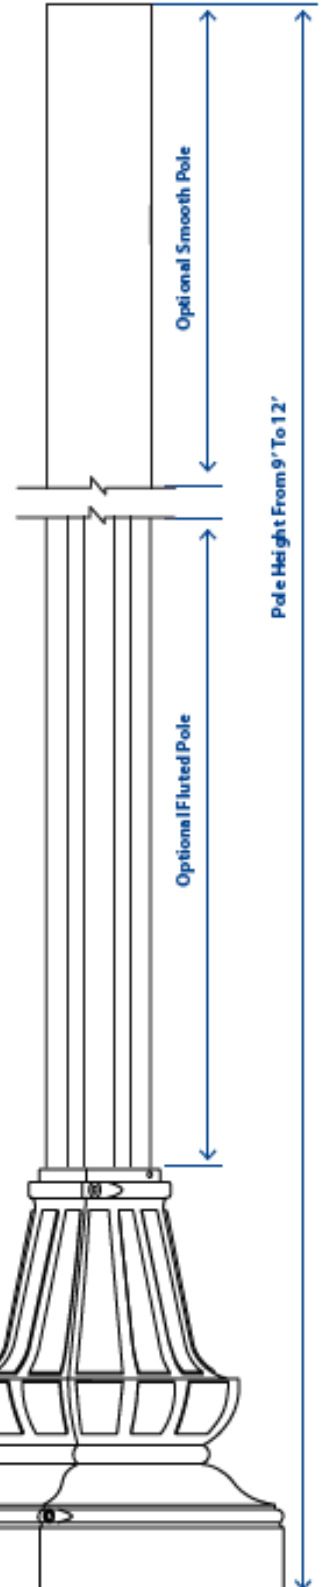

Decorative Aluminum Base

LOT-POL-AL-1

Product Number	LOT-POL-AL-1
Base	Height: 19"
	Width: 16.5"
Holder	4" OD Pole Capacity
Fasteners	Stainless Steel
Finish	Polyester Powder-Coat
	Electrostatically applied
	Thermocured
Pole Height	9'0"
	10'0"
	11'0"
	12'0"
Style	Smooth - .125" Wall Extruded Aluminum
	Fluted - .125" Wall Extruded Aluminum

1. Access Door
Welded to selected pole
Height 5" Width 3"

Base Footprint
Triangular base pattern requiring
three (3) 3/4" anchor bolts