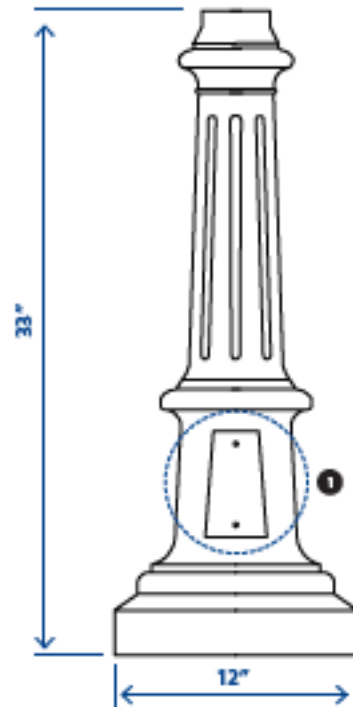

Decorative Aluminum Pole-Slim

LOT-POL-AL-2

Product Number	LOT-POL-AL-2	
Base	Height: 33"	
	Width: 12"	
Holder	3" OD Pole Capacity	
Fasteners	Stainless Steel	
Finish	Polyester Powder-Coat	
	Electrostatically applied	
	Thermocured	
Pole Height	9'4"	10'4"
	11'4"	12'4"
	13'4"	14'4"
	Smooth - .125" Wall Extruded Aluminum	
Style	Fluted - .125" Wall Extruded Aluminum	

Base Footprint
Circular base pattern requiring three (3) 1/2" anchor bolts

1. Access Door
Height 5.5" Width 4"