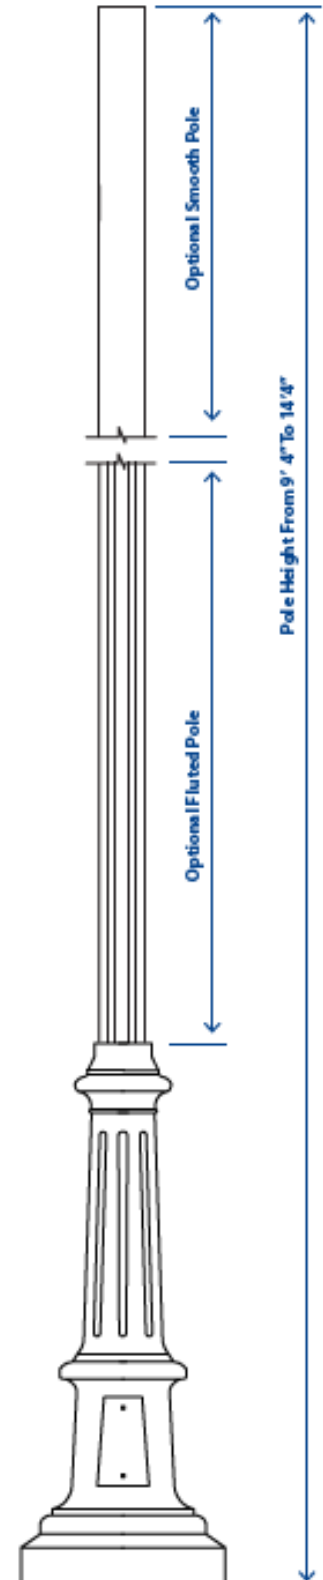

Decorative Aluminum Pole-Slim

LOT-POL-AL-2

Product Number	LOT-POL-AL-2	
Base	Height: 33"	
	Width: 12"	
Holder	3" OD Pole Capacity	
Fasteners	Stainless Steel	
Finish	Polyester Powder-Coat	
	Electrostatically applied	
	Thermocured	
Pole Height	9'4"	10'4"
	11'4"	12'4"
	13'4"	14'4"
	Smooth - .125" Wall Extruded Aluminum	
Style	Fluted - .125" Wall Extruded Aluminum	

Base Footprint
Circular base pattern requiring three (3) 1/2" anchor bolts

1. Access Door
Height 5.5" Width 4"