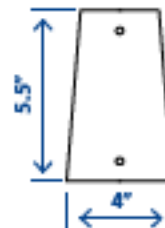

Decorative Aluminum Pole-Slim

LOT-POL-AL-2

Product Number	LOT-POL-AL-2	
Base	Height: 33"	
	Width: 12"	
Holder	3" OD Pole Capacity	
Fasteners	Stainless Steel	
Finish	Polyester Powder-Coat	
	Electrostatically applied	
	Thermocured	
Pole Height	9'4"	10'4"
	11'4"	12'4"
	13'4"	14'4"
	Smooth - .125" Wall Extruded Aluminum	
Style	Fluted - .125" Wall Extruded Aluminum	

Base Footprint
Circular base pattern requiring three (3) 1/2" anchor bolts

1. Access Door
Height 5.5" Width 4"