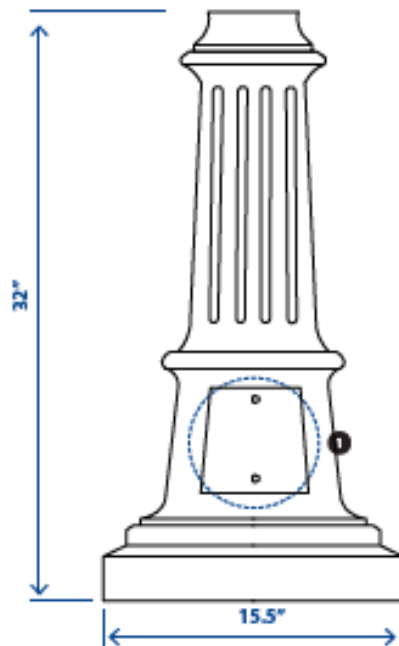

Decorative Aluminum Pole-Wide

LOT-POL-AL-3

| | | |
|----------------|---------------------------------------|-------|
| Product Number | LOT-POL-AL3 | |
| Base | Height: 32" | |
| | Width: 15.5" | |
| Holder | 4" OD Pole Capacity | |
| Fasteners | Stainless Steel | |
| Finish | Polyester Powder-Coat | |
| | Electrostatically applied | |
| | Thermocured | |
| Pole Height | 10'4" | 11'4" |
| | 12'4" | 13'4" |
| | 14'4" | 15'4" |
| | Smooth - .125" Wall Extruded Aluminum | |
| Style | Fluted - .125" Wall Extruded Aluminum | |

Base Footprint
Circular base pattern requiring four (4) 1/2" anchor bolts

1. Access Door
Height 5" Width 6"