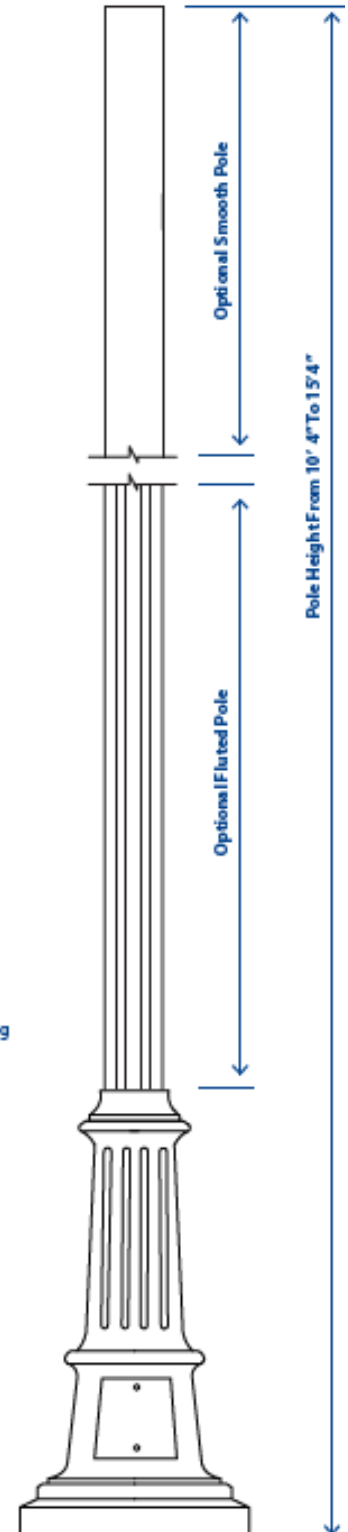

Decorative Aluminum Pole-Wide

LOT-POL-AL-3

| | | |
|----------------|---------------------------------------|-------|
| Product Number | LOT-POL-AL3 | |
| Base | Height: 32" | |
| | Width: 15.5" | |
| Holder | 4" OD Pole Capacity | |
| Fasteners | Stainless Steel | |
| Finish | Polyester Powder-Coat | |
| | Electrostatically applied | |
| | Thermocured | |
| Pole Height | 10'4" | 11'4" |
| | 12'4" | 13'4" |
| | 14'4" | 15'4" |
| | Smooth - .125" Wall Extruded Aluminum | |
| Style | Fluted - .125" Wall Extruded Aluminum | |

Base Footprint
Circular base pattern requiring four (4) 1/2" anchor bolts

1. Access Door
Height 5" Width 6"