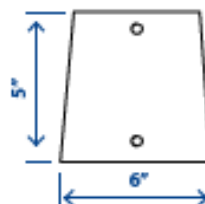

Decorative Aluminum Pole-Wide

LOT-POL-AL-3

| | | |
|----------------|---------------------------------------|-------|
| Product Number | LOT-POL-AL3 | |
| Base | Height: 32" | |
| | Width: 15.5" | |
| Holder | 4" OD Pole Capacity | |
| Fasteners | Stainless Steel | |
| Finish | Polyester Powder-Coat | |
| | Electrostatically applied | |
| | Thermocured | |
| Pole Height | 10'4" | 11'4" |
| | 12'4" | 13'4" |
| | 14'4" | 15'4" |
| | Smooth - .125" Wall Extruded Aluminum | |
| Style | Fluted - .125" Wall Extruded Aluminum | |

Base Footprint
Circular base pattern requiring four (4) 1/2" anchor bolts

1. Access Door
Height 5" Width 6"