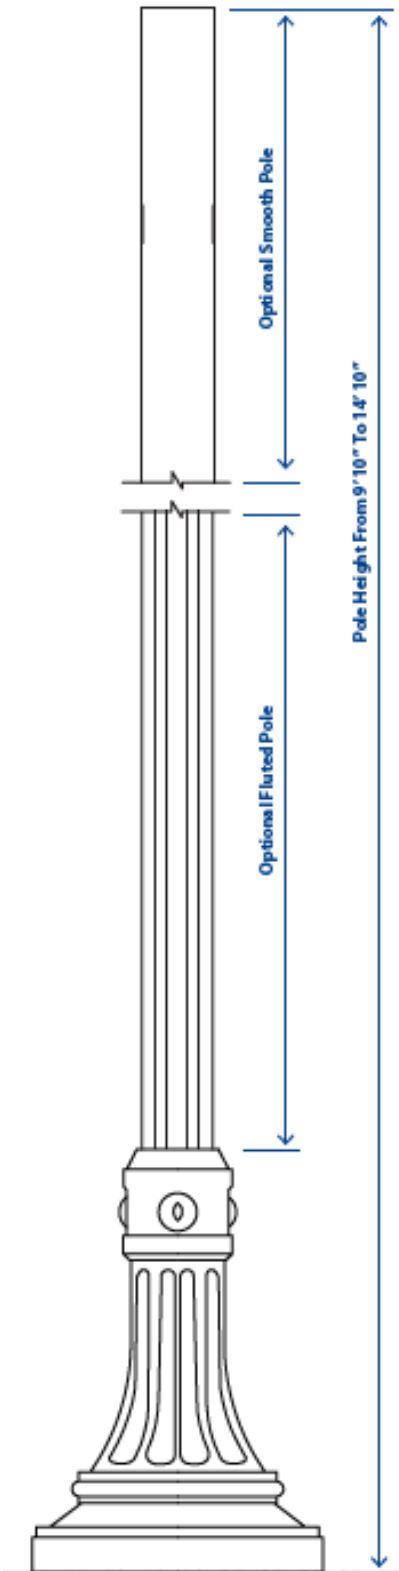

Decorative Anchor-Base Aluminum Pole

LOT-POL-AL-4

Product Number	LOT-POL-AL-4	
Base	Height: 25.5"	
	Width: 17"	
Holder	4" OD Pole Capacity	
Fasteners	Stainless Steel	
Finish	Polyester Powder-Coat	
	Electrostatically applied	
	Thermocured	
Pole Height	9'10"	10'10"
	11'10"	12'10"
	13'10"	14'10"
	Smooth - .125" Wall Extruded Aluminum	
Style	Fluted - .125" Wall Extruded Aluminum	

Base Footprint
Circular base pattern requiring four (4) 3/4" anchor bolts

1. Access Door
Height 9.5" Width 11"