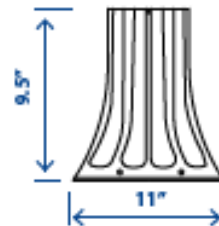

Decorative Anchor-Base Aluminum Pole

LOT-POL-AL-4

Product Number	LOT-POL-AL-4	
Base	Height: 25.5"	
	Width: 17"	
Holder	4" OD Pole Capacity	
Fasteners	Stainless Steel	
Finish	Polyester Powder-Coat	
	Electrostatically applied	
	Thermocured	
Pole Height	9'10"	10'10"
	11'10"	12'10"
	13'10"	14'10"
	Smooth - .125" Wall Extruded Aluminum	
Style	Fluted - .125" Wall Extruded Aluminum	

Base Footprint
Circular base pattern requiring four (4) 3/4" anchor bolts

1. Access Door
Height 9.5" Width 11"