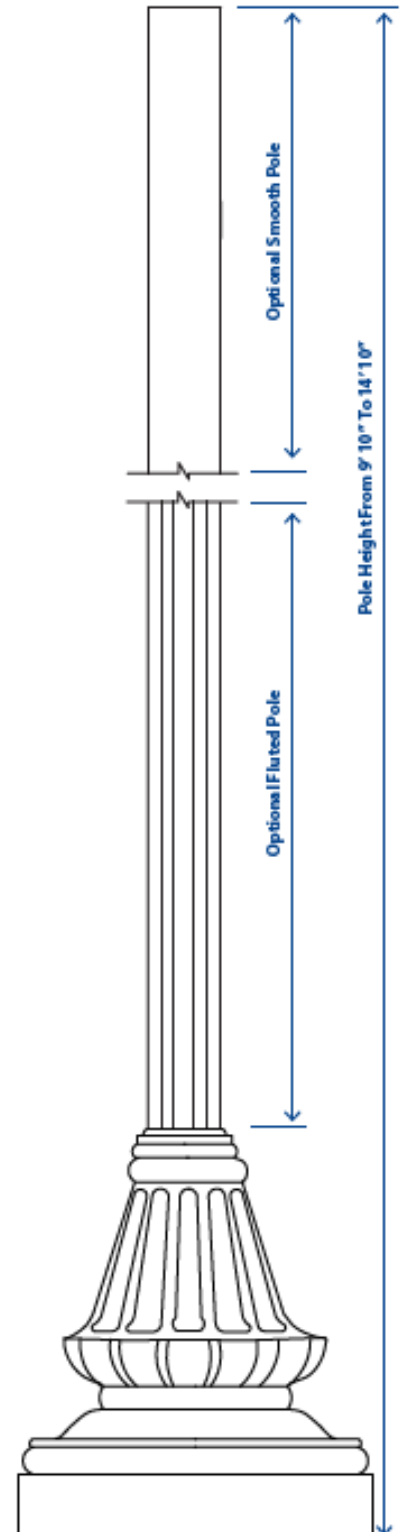

# Decorative Anchor-Bolt Aluminum Pole-17in Base

LOT-POL-AL-5

<b>Product Number</b>	<b>LOT-POL-AL-5</b>	
<b>Base</b>	<b>Height: 25.5"</b>	
	<b>Width: 20"</b>	
<b>Holder</b>	<b>5" OD Pole Capacity</b>	
<b>Fasteners</b>	<b>Stainless Steel</b>	
<b>Finish</b>	<b>Polyester Powder-Coat</b>	
	<b>Electrostatically applied</b>	
	<b>Thermocured</b>	
<b>Pole Height</b>	<b>9'10"</b>	<b>10'10"</b>
	<b>11'10"</b>	<b>12'10"</b>
	<b>13'10"</b>	<b>14'10"</b>
<b>Style</b>	<b>Smooth - .125" Wall Extruded Aluminum</b>	
	<b>Fluted - .125" Wall Extruded Aluminum</b>	

**Base Footprint**  
Circular base pattern requiring four (4) 3/4" anchor bolts

**1. Access Door**  
Height 9.5" Width 9"