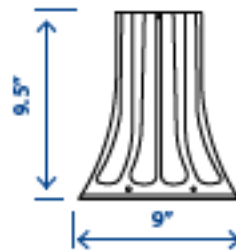

# Decorative Anchor-Bolt Aluminum Pole-17in Base

LOT-POL-AL-5

<b>Product Number</b>	<b>LOT-POL-AL-5</b>	
<b>Base</b>	<b>Height: 25.5"</b>	
	<b>Width: 20"</b>	
<b>Holder</b>	<b>5" OD Pole Capacity</b>	
<b>Fasteners</b>	<b>Stainless Steel</b>	
<b>Finish</b>	<b>Polyester Powder-Coat</b>	
	<b>Electrostatically applied</b>	
	<b>Thermocured</b>	
<b>Pole Height</b>	<b>9'10"</b>	<b>10'10"</b>
	<b>11'10"</b>	<b>12'10"</b>
	<b>13'10"</b>	<b>14'10"</b>
<b>Style</b>	<b>Smooth - .125" Wall Extruded Aluminum</b>	
	<b>Fluted - .125" Wall Extruded Aluminum</b>	

**Base Footprint**  
Circular base pattern requiring four (4) 3/4" anchor bolts

**1. Access Door**  
Height 9.5" Width 9"