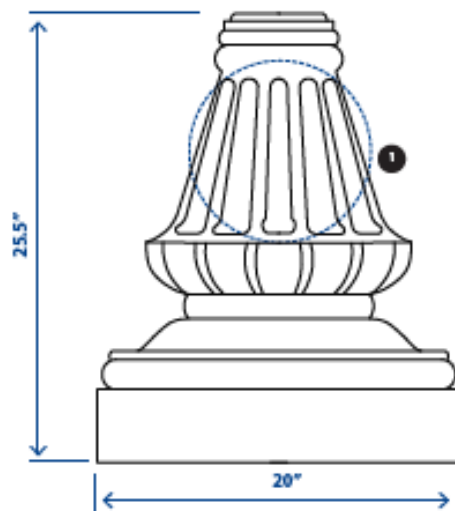

# Decorative Anchor-Bolt Aluminum Pole-17in Base

LOT-POL-AL-5

<b>Product Number</b>	<b>LOT-POL-AL-5</b>	
<b>Base</b>	<b>Height: 25.5"</b>	
	<b>Width: 20"</b>	
<b>Holder</b>	<b>5" OD Pole Capacity</b>	
<b>Fasteners</b>	<b>Stainless Steel</b>	
<b>Finish</b>	<b>Polyester Powder-Coat</b>	
	<b>Electrostatically applied</b>	
	<b>Thermocured</b>	
<b>Pole Height</b>	<b>9'10"</b>	<b>10'10"</b>
	<b>11'10"</b>	<b>12'10"</b>
	<b>13'10"</b>	<b>14'10"</b>
<b>Style</b>	<b>Smooth - .125" Wall Extruded Aluminum</b>	
	<b>Fluted - .125" Wall Extruded Aluminum</b>	

**Base Footprint**  
Circular base pattern requiring four (4) 3/4" anchor bolts

**1. Access Door**  
Height 9.5" Width 9"