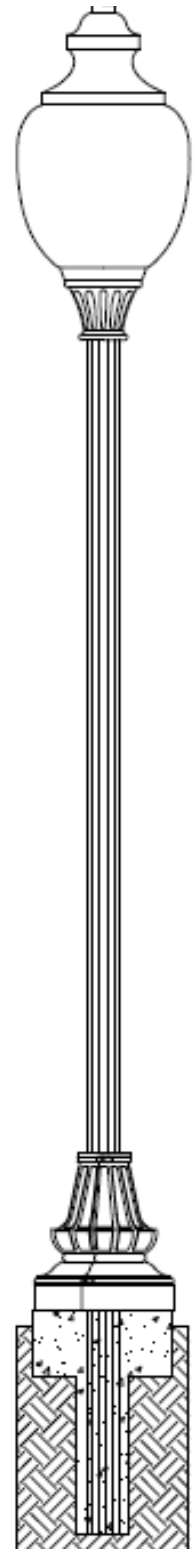

Direct Burial Decorative Pole

LOT-POL-AL-7

Product Number	LOT-POL-AL-7
Material	Aluminum Alloy
Above Ground Height	16'
Shaft Size	4"
Shaft Wall Thickness	0.125"
Rated	Hurricane Rated
Type	Direct Burial
Other Features	Smooth or fluted
Made In	USA

Product Description

This Direct Burial Decorative Pole is a hurricane rated, traditional style light pole. Made in the USA of durable .125in thick aluminum alloy, this pole has a shaft size of 4 inches, comes with a decorative base and is finished in a thermo-cured, electrostatically applied, polyester powder-coat. This beautiful pole is designed for direct burial, comes in various heights, and may be smooth or fluted to suit your property's desired aesthetic.