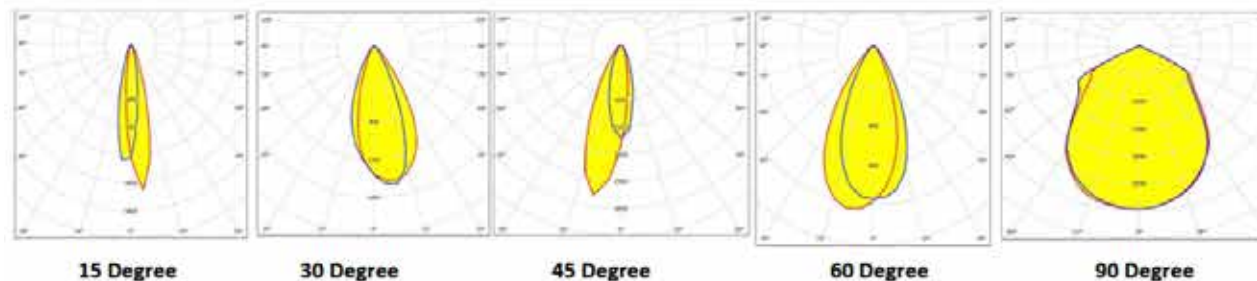

## LED Stainless Steel Garden Light - White

LOT-SP-3-1/LOT-SP-6-1/LOT-SP-9-1  
 LOT-SP-12-1/LOT-SP-18-1/LOT-SP-36-1

Product Number	LOT-SP-3-1/LOT-SP-6-1/LOT-SP-9-1/LOT-SP-12-1/LOT-SP-18-1/LOT-SP-36-1
Wattage	3W - 6W - 9W - 12W - 18W - 36W
CCT	2700-6500k
Beam Angle	15° 30° 45° 60° 90°
Input Voltage	DC24v
IP Rating	IP66
Size	130x85mm 160x85mm 180x85mm
LED Chip	Edison

Dimension:

Light Distribution Curve