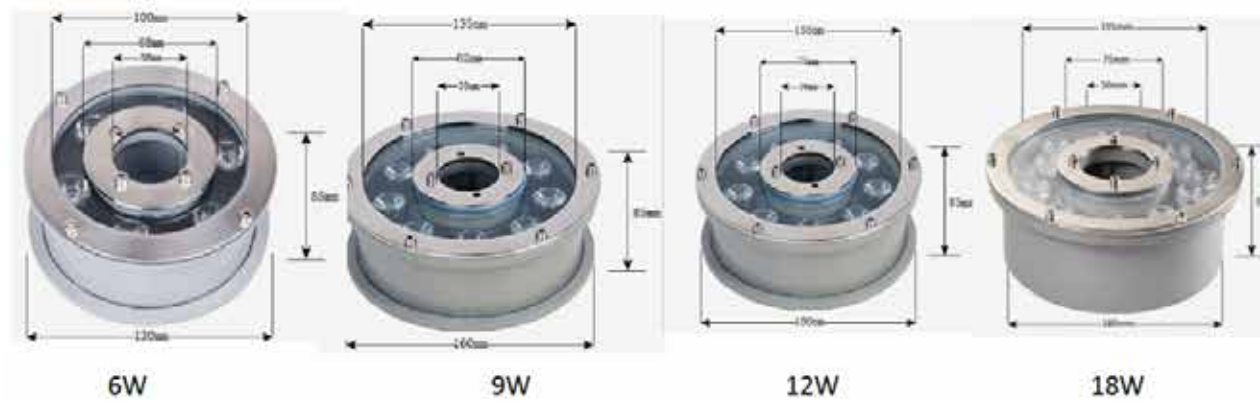

Recessed LED Pool & Fountain Light - White

LOT-SP-3-3/LOT-SP-6-3/LOT-SP-9-3
 LOT-SP-12-3/LOT-SP-18-3/LOT-SP-36-3

Recessed LED Pool & Fountain Light - White

LOT-SP-3-3/LOT-SP-6-3/LOT-SP-9-3
 LOT-SP-12-3/LOT-SP-18-3/LOT-SP-36-3

Product Number	LOT-SP-3-3/LOT-SP-6-3/LOT-SP-9-3/LOT-SP-12-3/LOT-SP-18-3/LOT-SP-36-3
Wattage	3W - 6W - 9W - 12W - 18W - 36W
CCT	2700-6500K
Beam Angle	15° 30° 45° 60° 90°
Input Voltage	DC24v
IP Rating	IP68
Size	130x85mm 160x85mm 180x85mm
LED Chip	Edison

Product Description

The Recessed LED Pool & Fountain Light - White provides dynamic LED lighting for pools, hot tubs, fountains, and other water features. Restaurants, condominiums, hotels, and community association amenities can benefit from this underwater light. Waterproof with stainless steel housing, this LED Pool & Fountain light is designed for total immersion with an IP68 rating. This light has an Edison chip and comes in various angle options and wattage options.

Dimension:

Light Distribution Curve