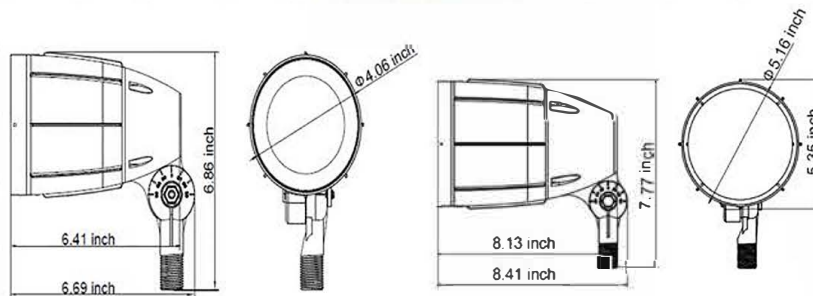

## LED Landscape Spot Light

Part Number	LOT-SP-12-97-CW	LOT-SP-30-97-CW
Wattage	12W	30W
Dimensions	12W: 6.6" (L) x 4.0" (W) x 6.9" (H)	30W: 8.41" (L) x 5.35" (W) x 7.77" (H)
Color Temperature	3000k, 3500k, 4000k, 4500k, 5000k	
Angles	60° (DLC Premium) 20°, 30°, 40°	
Voltage	AC 100-480V	
Material	Aluminum & Tempered Glass	
Finish	Customizable	
Certifications	CL/ uCL, DLC Standard listed	

### Measurements

### PRODUCT DESCRIPTION

The LED Landscape Spot Light series is ideal for landscape lighting including tree and ornament lighting. Built for the outdoors, this waterproof LED fixture has a durable die-cast aluminum body. The integrated heat sink manages the light's thermal dissipation, ensuring a long lifespan of over 50,000 hours. The LED Landscape Spot Light uses a CREE LED light source which provides intense, bright lighting that does not emit harmful UV lights.