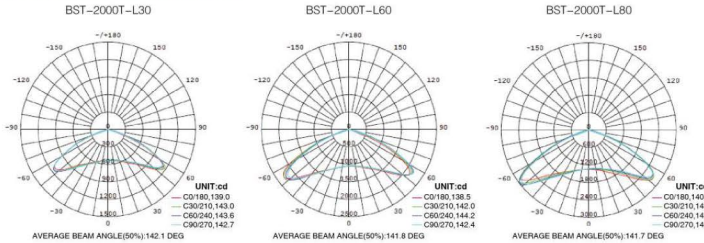

Photometric Diagrams