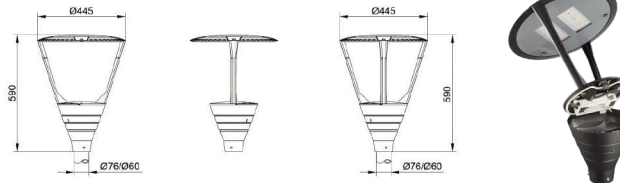

Dimensions

www.lightingoftomorrow.com
1-800-538-4446