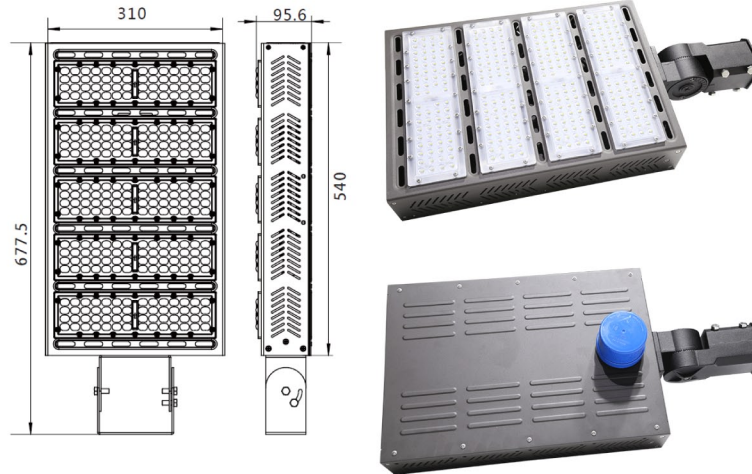

# Street Light

LED Street Light

## LED Street Light

Part Number	LOT-ST-100-141	LOT-ST-120-141	LOT-ST-150-141	LOT-ST-200-141	LOT-ST-240-141	LOT-ST-300-141
Lumen Output	13,000lm	15,600lm	19,500lm	26,000lm	31,200lm	39,000lm
Wattage	100W	120W	150W	200W	240W	300W
Lumen Efficacy	130lm/W					
CCT	4000~5700K					
Beam Angle	70°/135°/90°/80°/150°					
Input Voltage	100-277Vac / 277-480Vac					
IP Rating	IP 65					
LED Driver	Meanwell					
Certification	UL, CE, PSE, SAA, RoHS					

### LED Technology

This LED Street Light can be used to provide LED lighting to locations such as parking lots, garages, gardens, plazas and similar areas. This product comes with different beam angles, so you can set it to provide the best lighting that you prefer. This product comes with a NICHIA LED chip, so it provides bright and consistent lighting. This product also comes with an ORIGINAL TYCO Day Light Sensor. This product will be able to produce a consistently bright lighting with its 130lm/W.