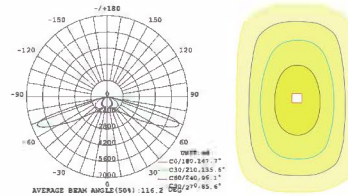

Photometric Diagrams