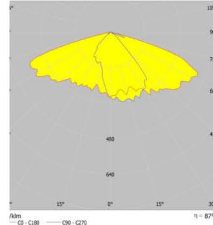

Street Light

Slim

IP65
5 YEAR WARRANTY

LED Slim Street Light

Part Number	LOT-ST-30-22	LOT-ST-60-22
Lumen Output	3600lm	7200lm
Wattage	30W	60W
Lumen Efficacy	120lm/W	
CCT	4500~5500K(2500~5500K optional)	
Beam Angle	55°145°	75°150°
Input Voltage	100-277Vac 47-63Hz PF 0.90	
IP Rating	IP 65	
LED Driver	Meanwell	
Certification	UL, CE, PSE, SAA, RoHS	

Photometric Diagrams

Detail

LED Technology

The LED Slim Street Light can provide a uniform, UV-free lighting for one-lane roads, streets, alleys, courtyards, and other similar public places. This street light has a built-in aluminum body that ensures better heat dissipation. This aluminum body also provides a streamlined housing that can prevent dust accumulation. The Slim LED Street Light can have an optional light sensor plug-in that promotes extensive energy-saving and will save you energy cost. LED Slim Street Light is CB and CE-LVD certified and also has an IP65 protection rating. This model also has a long lifespan at 100,000 hours.