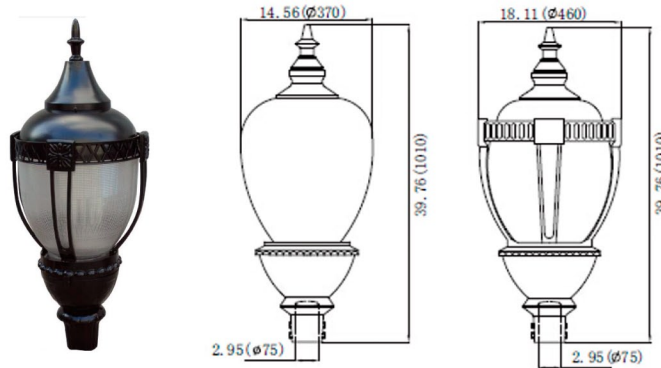

Details

LED Technology

The LED area light Series can provide stable glare-free lighting to places such as parks, courtyards, pedestrian paths, gardens and plazas. This area light is housed in a high pressure die cast aluminum to ensure proper air ventilation. It is also coated in anti-static powder. This product has an LM-80 certification to endure that it can provide quality light distribution. This garden light series have and IP65 rating so it is both heat-resistant and dust-proof.

www.lightingoftomorrow.com
1-800-538-4446