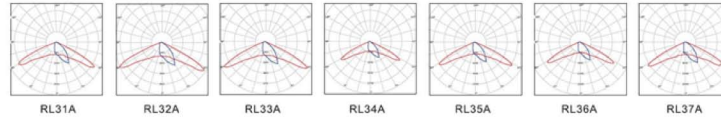

Light Distribution

Details