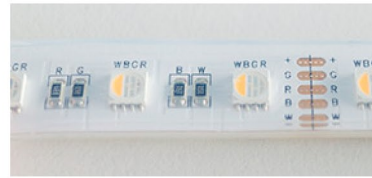

Strip Light

RGBW Strip Light

RGBW Strip LED Light

Part Number	LOT-STP-48-3
Lumen Output	115lm/W
Wattage	48W
Lumen Efficacy	115lm/W
CCT	2800-8500K & RGB
Beam Angle	120°
Input Voltage	120-240Vac
IP Rating	IP20, IP65, IP67 & IP68
LED Driver	Meanwell
Certification	UL, CE, PSE, SAA, RoHS

Details

LED Technology

This color changing strip light is great for commercial or residential spaces. They go great under kitchen cabinets, bars, signs, building outlines, feature lighting, clubs, hotels, theatre, display cabinets, architectural and more. They are, durable, and very easy to install, you can buy them by the foot. The lifespan is 50,000 hours, free from toxic chemical substances and mercury. They use remotes to control the colors, and dimming options.