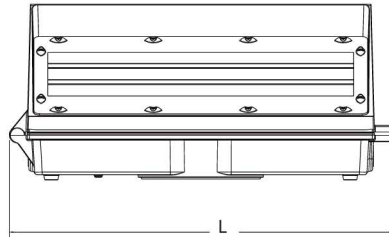

Wall Pack

LED Cutoff Wall Pack

IP65

FIVE YEAR
5
WARRANTY

LED Cut off Wall Pack

Part Number	LOT-WP-30-143	LOT-WP-40-143	LOT-WP-60-143	LOT-WP-90-143
Lumen Output	4,230lm	5,440lm	7,800lm	12,600lm
Wattage	30W	40W	60W	90W
Lumen Efficacy	14 lm/W			
CCT	4500~5500K			
Beam Angle	120°/90° optional			
Input Voltage	100-277Vac 50/60Hz PF 0.9			
IP Rating	IP 65			
LED Driver	Meanwell			
Certification	UL, CE, PSE, SAA, RoHS			

Details

LED Technology

This LED Cutoff Wall Pack Light allows for various applications. You can use this for UV-free lighting for both indoor and outdoor locations, depending on your preference. This product produces high lumen at 10350LM, so you can be assured of consistent, powerful lighting. This product is also friendly to the environment because it is mercury-free and UV-free. This product needs near zero maintenance and it has a 5 year limited warranty. This product also comes with a built-in driver that prevents insect attraction.