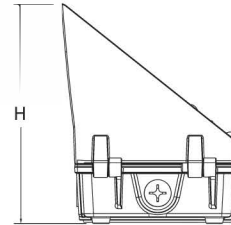

Wall Pack

LED Cutoff Wall Pack

IP65

FIVE YEAR
5
WARRANTY

LED Cut off Wall Pack

Part Number	LOT-WP-30-143	LOT-WP-40-143	LOT-WP-60-143	LOT-WP-90-143
Lumen Output	4,230lm	5,440lm	7,800lm	12,600lm
Wattage	30W	40W	60W	90W
Lumen Efficacy	14 lm/W			
CCT	4500~5500K			
Beam Angle	120°/90° optional			
Input Voltage	100-277Vac 50/60Hz PF 0.9			
IP Rating	IP 65			
LED Driver	Meanwell			
Certification	UL, CE, PSE, SAA, RoHS			

Details

LED Technology

This LED Cutoff Wall Pack Light allows for various applications. You can use this for UV-free lighting for both indoor and outdoor locations, depending on your preference. This product produces high lumen at 10350LM, so you can be assured of consistent, powerful lighting. This product is also friendly to the environment because it is mercury-free and UV-free. This product needs near zero maintenance and it has a 5 year limited warranty. This product also comes with a built-in driver that prevents insect attraction.